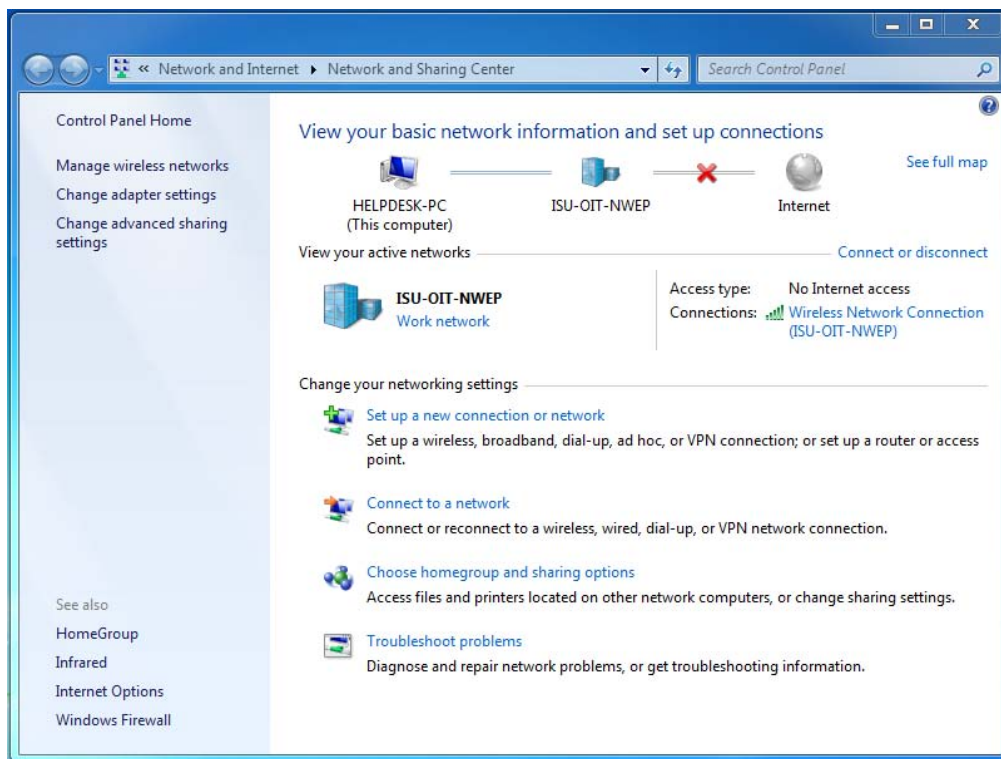

Unsecured access for users with:
Operating System- Microsoft Windows 7
Adapter type- Integrated wireless adapter.

1). Right click on the **wireless network icon** in the system tray and select **Open Network and Sharing Center** to see the following screen.

2). Click on the Connect or disconnect link indicated to see the available wireless networks screen. Select ISU-OIT NWEF and click on Connect.

3) To view the connection status, look in the system tray. The bars lit in white show the strength of the signal for your connection.