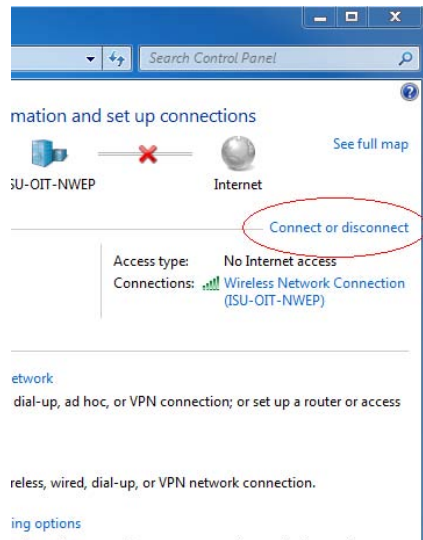

Unsecured access for users with:
Operating System- Microsoft Windows 7
Adapter type- Integrated wireless adapter.

1). Right click on the **wireless network icon** in the system tray and select **Open Network and Sharing Center** to see the following screen.

2). Click on the Connect or disconnect link indicated to see the available wireless networks screen. Select ISU-OIT NWEF and click on Connect.

3) To view the connection status, look in the system tray. The bars lit in white show the strength of the signal for your connection.