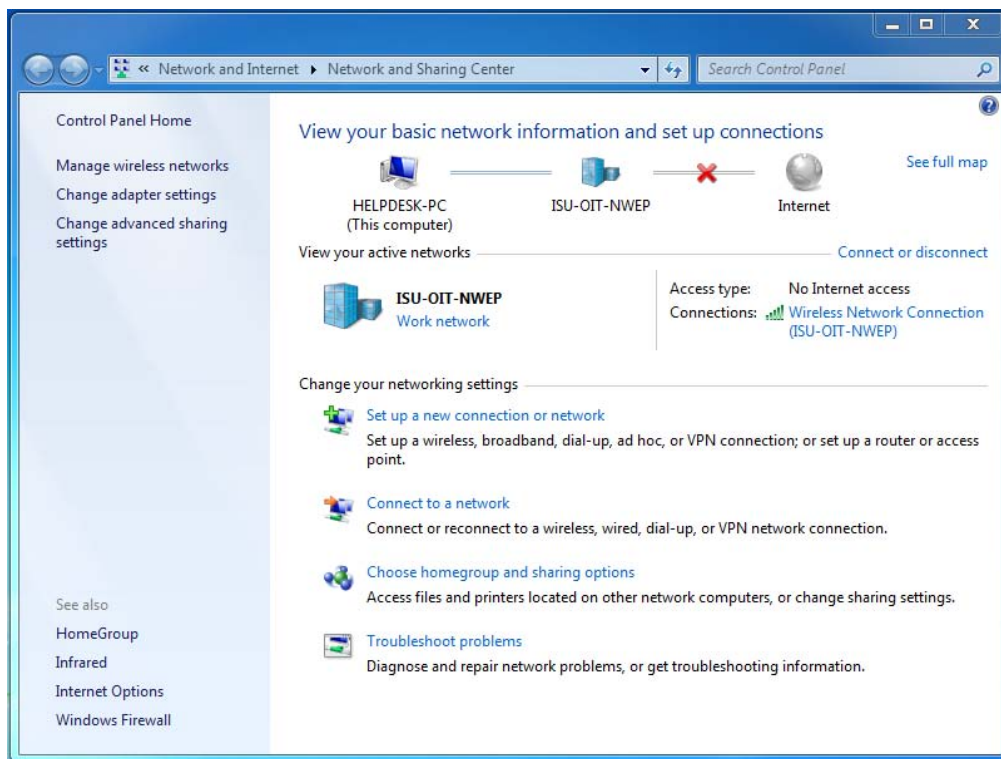

**Unsecured access for users with:**  
Operating System- Microsoft Windows Vista  
Adapter type- Integrated wireless adapter.

1). Right click on the **wireless network icon** in the system tray and select **Open Network and Sharing Center** to see the following screen.

2). Click on the Connect or disconnect link indicated to see the available wireless networks screen. Select ISU-OIT NWEF and click on Connect.

3) To view the connection status, look in the system tray. The bars lit in white show the strength of the signal for your connection.