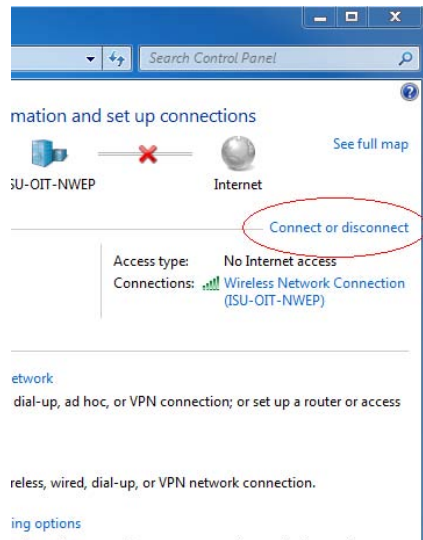

**Unsecured access for users with:**  
Operating System- Microsoft Windows Vista  
Adapter type- Integrated wireless adapter.

1). Right click on the **wireless network icon** in the system tray and select **Open Network and Sharing Center** to see the following screen.

2). Click on the Connect or disconnect link indicated to see the available wireless networks screen. Select ISU-OIT NWEF and click on Connect.

3) To view the connection status, look in the system tray. The bars lit in white show the strength of the signal for your connection.