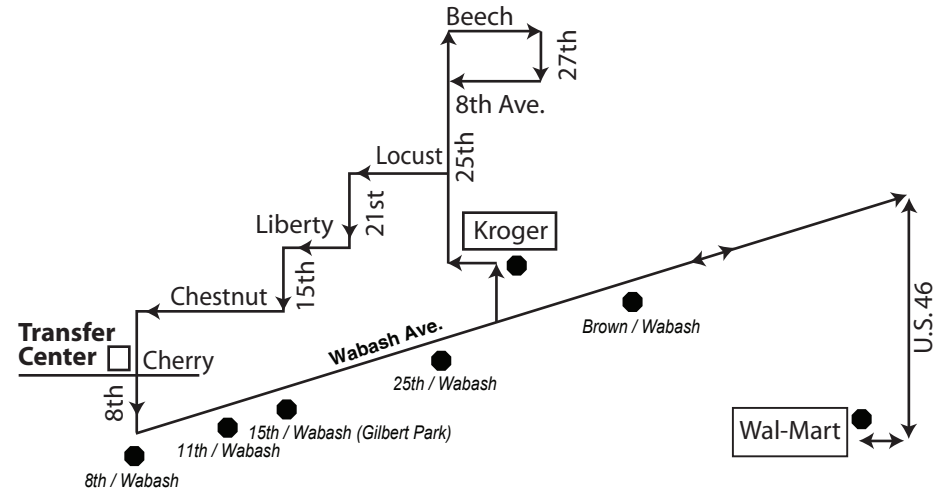

E. Wabash / E. Locust

Ride this bus if you are going to...

**East Wal-Mart
Walgreens
Kroger's East**

TURN BY TURN ROUTE

Leave Transfer Center at 15 minutes past the hour.
 Travel south on 8th Street to Wabash.
 Travel east on Wabash Ave. to Hwy. 46.
 Turn right on Hwy. 46 to Wal-Mart.
 Leave Wal-Mart & turn left on Hwy. 46 to Wabash.
 Turn left on Wabash to Kroger's.
 Leave Kroger's & turn right on 25th to Beech.
 Turn right on Beech to 27th.
 Turn right on 27th to 8th Ave.
 Turn right on 8th Ave. to 25th.
 Turn left on 25th to Locust.
 Turn right on Locust to 21st.
 Turn left on 21st to Liberty.
 Turn right on Liberty to 15th.
 Turn left on 15th to Chestnut.
 Turn right on Chestnut to 8th St.
 Turn left on 8th St. to return to the Transfer Center.

On Request

Rose-Hulman
 Village Quarter Apartments
 Spectrum
 Harrison College

Woodridge Motel
 Woodridge Circle Drive
 Deming Center

- Route Direction
- Shelter
- Transfer Center
- Bus Stop

* ALL MAPS ARE REPRESENTATIONS OF ROUTES AND ARE NOT OF ACTUAL SCALE.

Transfer Center	25th & Wabash	East Wal-Mart	Kroger East	21st & Locust	Transfer Center
6:15	6:20	6:28	6:45	6:53	7:00
7:15	7:20	7:28	7:45	7:53	8:00
8:15	8:20	8:28	8:45	8:53	9:00
9:15	9:20	9:28	9:45	9:53	10:00
10:15	10:20	10:28	10:45	10:53	11:00
11:15	11:20	11:28	11:45	11:53	12:00
12:15	12:20	12:28	12:45	12:53	1:00
1:15	1:20	1:28	1:45	1:53	2:00
2:15	2:20	2:28	2:45	2:53	3:00
3:15	3:20	3:28	3:45	3:53	4:00
4:15	4:20	4:28	4:45	4:53	5:00
5:15	5:20	5:28	5:45	5:53	6:00