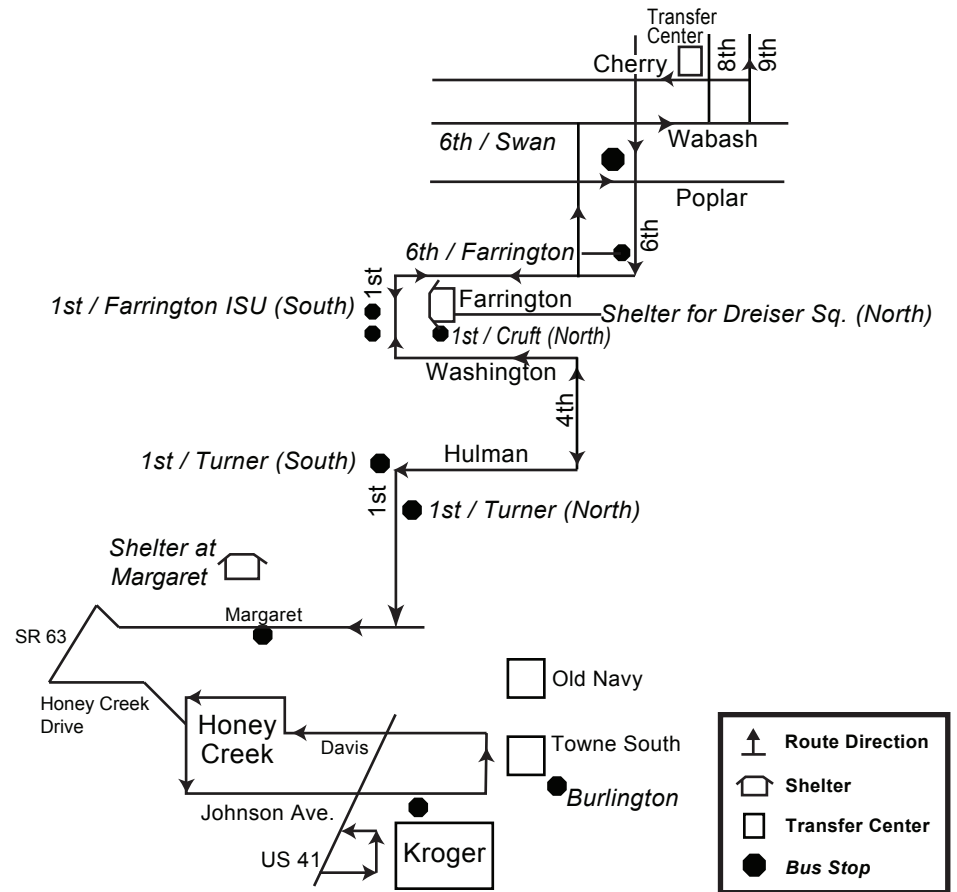

Honey Creek Mall

Ride this bus if you are going to...

**Honey Creek Mall
University Apts.**

**Kroger South
Towne South Plaza
Old Navy**

TURN BY TURN ROUTE

Leave Transfer Center at 45 minutes past the hour.
 Travel west on Cherry to 6th St.
 Turn left onto 6th St. to Farrington St.
 Turn right onto Farrington to 1st St.
 Turn left onto 1st St. to Washington.
 Turn left onto Washington to 4th St.
 Turn right onto 4th St. to Hulman.
 Turn right onto Hulman to 1st St.
 Turn left onto 1st St. to Margaret.
 Turn right onto Margaret to SR 63.
 Turn left onto SR 63 to Honey Creek Mall.
 Continue around Mall and exit on Johnson.
 Take Johnson to Kroger, Towne South and Burlington Coat Factory.
 From Burlington Coat Factory exit on Davis to Mall.
 Route reverses back to the Transfer Center on the same route. Except it will go north on 4th St. at Farrington to Poplar
 Turn right on Poplar to 6th St.
 Turn left on 6th St. to Wabash.
 Turn right on Wabash Ave. to 9th St.
 Turn left on 9th St. to Cherry.
 Turn left on Cherry to the Transfer Center.

On Request

*Goodwill (5th & Voorhees) Anthony Square
 Preston & Jefferson St. Old Navy
 Happiness Bag*

* ALL MAPS ARE REPRESENTATIONS OF ROUTES AND ARE NOT OF ACTUAL SCALE.

Transfer Center	Dreiser Square	Honey Creek	Kroger	Towne South	Margaret Ave.	University Apts.	Transfer Center
5:45	5:50	6:05	6:10	6:15	6:20	6:25	6:35
6:45	6:50	7:05	7:10	7:15	7:20	7:25	7:35
7:45	7:50	8:05	8:10	8:15	8:20	8:25	8:35
8:45	8:50	9:05	9:10	9:15	9:20	9:25	9:35
9:45	9:50	10:05	10:10	10:15	10:20	10:25	10:35
10:45	10:50	11:05	11:10	11:10	11:15	11:25	11:35
11:45	11:50	12:05	12:10	12:10	12:15	12:25	12:35
12:45	12:50	1:05	1:10	1:10	1:15	1:25	1:35
1:45	1:50	2:05	2:10	2:10	2:15	2:25	2:35
2:45	2:50	3:05	3:10	3:10	3:15	3:25	3:35
3:45	3:50	4:05	4:10	4:10	4:15	4:25	4:35
4:45	4:50	5:05	5:10	5:10	5:15	5:25	5:35