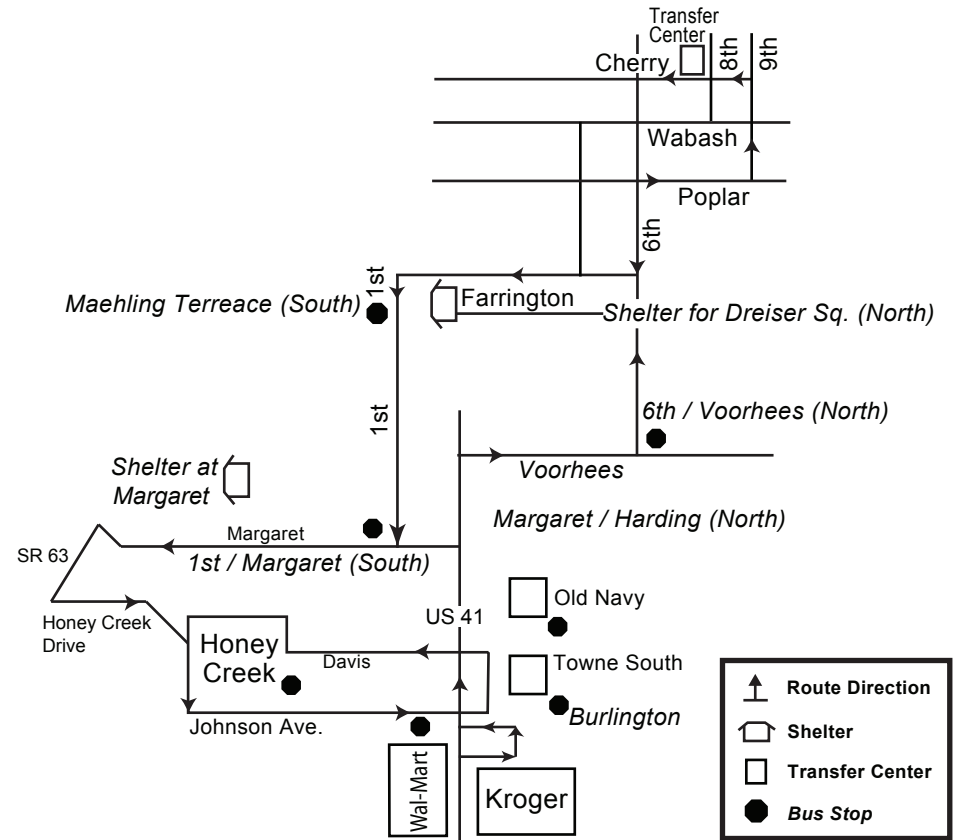

Honey Creek Mall Evening

Ride this bus if you are going to...

**Honey Creek Mall
Wal-Mart
Towne South Plaza**

**University Apts.
Kroger**

TURN BY TURN ROUTE

Leave Transfer Center.
 Turn right on Cherry St. to 6th St.
 Turn left on 6th St. to Farrington.
 Turn right on Farrington to 1st St.
 Turn left on 1st St. to Margaret Ave.
 Turn right on Margaret Ave. to Hwy. 63.
 Turn left on Hwy. 63 to Honey Creek Drive.
 Turn left on Honey Creek Drive to Honey Creek Mall.
 Go through Honey Creek Mall to Johnson Ave.
 Turn left on Johnson Ave. to U.S. 41.
 Take U.S. 41 to Wal-Mart.
 Leave Wal-Mart, turn left on U.S. 41 to Kroger.
 Leave Kroger, turn right on U.S. 41 to Towne South Plaza to Burlington Coat Factory.
 From Burlington Coat Factory, exit out across Davis to Old Navy.
 Exit Old Navy onto U.S. 41.
 Continue to Voorhees.
 Turn right on Voorhees to 6th St.
 Turn left on 6th St. to Poplar.
 Turn right on Poplar to 9th St.
 Turn left on 9th St. to Cherry.
 Turn left on Cherry and continue to the Transfer Center.

* ALL MAPS ARE REPRESENTATIONS OF ROUTES AND ARE NOT OF ACTUAL SCALE.

Transfer Center	University Apts.	1st & Margaret	Honey Creek Mall	Wal-Mart	Kroger	Towne South	Voorhees & 6th St.	Transfer Center
5:45 p.m.	5:50 p.m.	5:55 p.m.	6:00 p.m.	6:09 p.m.	6:13 p.m.	6:18 p.m.	6:26 p.m.	6:35 p.m.
6:45 p.m.	6:50 p.m.	6:55 p.m.	7:00 p.m.	7:09 p.m.	7:13 p.m.	7:18 p.m.	7:26 p.m.	7:35 p.m.
7:45 p.m.	7:50 p.m.	7:55 p.m.	8:00 p.m.	8:09 p.m.	8:13 p.m.	8:18 p.m.	8:26 p.m.	8:35 p.m.
8:45 p.m.	8:50 p.m.	8:55 p.m.	9:00 p.m.	9:09 p.m.	9:13 p.m.	9:18 p.m.	9:26 p.m.	9:35 p.m.
9:45 p.m.	9:50 p.m.	9:55 p.m.	10:00 p.m.	10:09 p.m.	10:13 p.m.	10:18 p.m.	10:26 p.m.	10:35 p.m.

On Request

K-Mart

Sam's Club

Lowe's