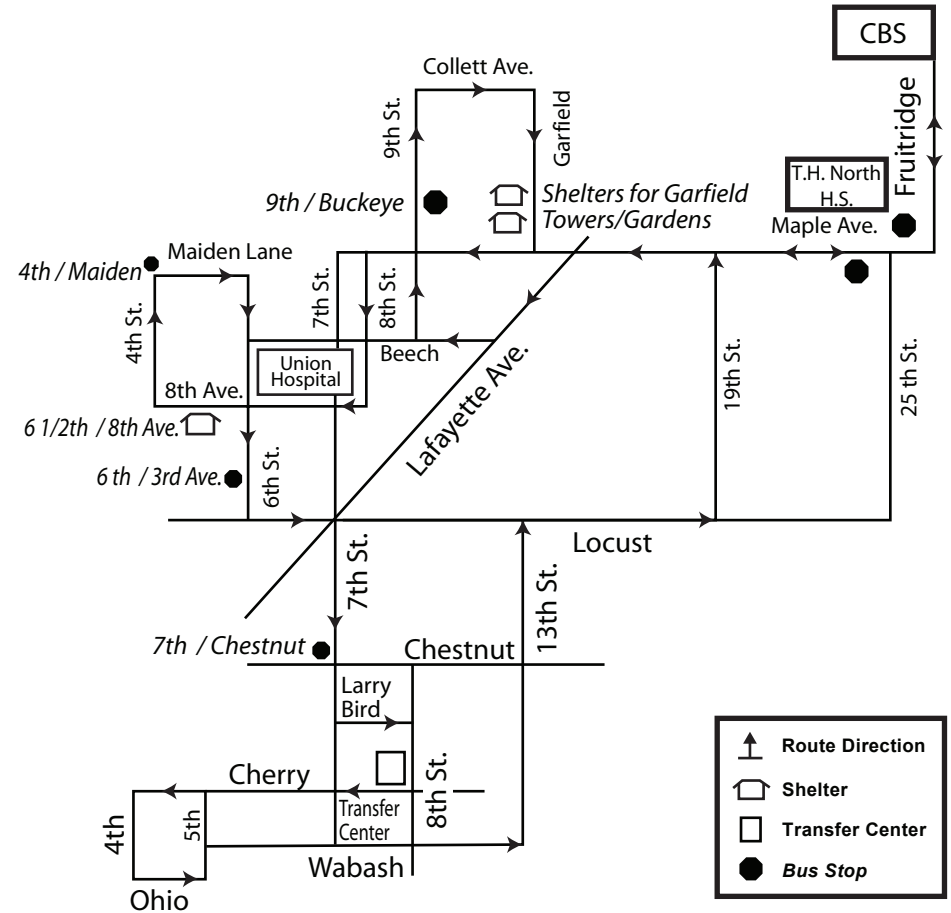

# North 19th / 12 Points

**Ride this bus if you are going to...**

**13th & Locust**

**CBS**

**Garfield Gardens/Towers**

**City Hall**

## TURN BY TURN ROUTE

Leave Transfer Center at 45 minutes past the hour.  
 Travel west on Cherry to City Hall.  
 Turn left onto Ohio to 5th St.  
 Turn left on 5th St. to Wabash.  
 Turn right on Wabash to 13th St.  
 Turn left on 13th St. to Locust.  
 Turn right on Locust to 19th St.  
 Turn left on 19th St. to Maple.  
 Turn right on Maple to Fruitridge .  
 Turn left onto Fruitridge to CBS.  
 Leave CBS and turn right on Fruitridge.  
 Turn right on Maple to Lafayette.  
 Turn left on Lafayette to Beech.  
 Turn right on Beech to 9th St.  
 Turn right on 9th St. to Collett.  
 Turn right on Collett to Garfield.  
 Turn right on Garfield to Maple.  
 Turn right on Maple to 8th St.  
 Turn left on 8th St. to 8th Ave.  
 Turn right on 8th Ave. to 4th St.  
 Turn right on 4th St. to Maiden Lane.  
 Turn right on Maiden Lane to 6th St.  
 Turn right on 6th St. to Locust.  
 Turn left on Locust to 7th St.  
 Turn right on 7th St. to Larry Bird Ave.  
 Turn right on 8th St. to Transfer Center.

### On Request

Industrial Park  
 Steelton Road  
 ICON

Hamilton Center (1st St.)  
 Deming Center  
 Royal Oaks

\* ALL MAPS ARE REPRESENTATIONS OF ROUTES AND ARE NOT OF ACTUAL SCALE.

Transfer Center	19th & Locust	CBS	25th & Maple	Garfield Towers	Union Hospital	Transfer Center
5:45	5:55	6:05	6:10	6:20	6:25	6:35
6:45	6:55	7:05	7:10	7:20	7:25	7:35
7:45	7:55	8:05	8:10	8:20	8:25	8:35
8:45	8:55	9:05	9:10	9:20	9:25	9:35
9:45	9:55	10:05	10:10	10:20	10:25	10:35
10:45	10:55	11:05	11:10	11:20	11:25	11:35
11:45	11:55	12:05	12:10	12:20	12:25	12:35
12:45	12:55	1:05	1:10	1:20	1:25	1:35
1:45	1:55	2:05	2:10	2:20	2:25	2:35
2:45	2:55	3:05	3:10	3:20	3:25	3:35
3:45	3:55	4:05	4:10	4:20	4:25	4:35
4:45	4:55	5:05	5:10	5:20	5:25	5:35