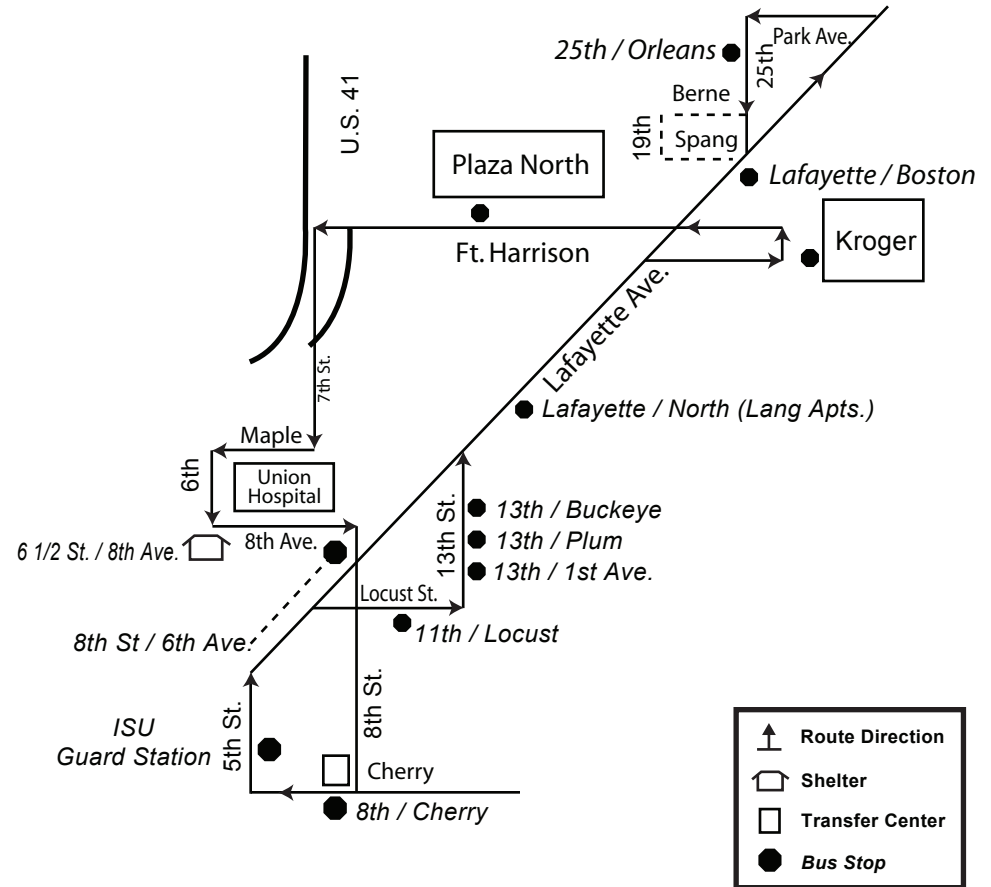

Plaza North

Ride this bus if you are going to...

**Hamilton Center
Plaza North**

**Union Hospital
Kroger's**

TURN BY TURN ROUTE

Leave Transfer Center at 15 minutes past the hour.
 Travel west on Cherry to 5th St.
 Travel north on 5th St. to Lafayette.
 Turn right onto Lafayette to Locust.
 Turn right on Locust to 13th St.
 Turn left onto 13th St. to Lafayette.
 Turn right on Lafayette to Kroger.
 Turn right into Kroger.
 Turn left into Kroger and exit back onto Lafayette.
 Continue on Lafayette to Park Ave.
 Turn left onto Park Ave. to 25th St.
 Turn left onto 25th St. to Lafayette.
 Continue on Lafayette to entrance to Plaza North.
 Turn right into Plaza North exit at west end.
 Turn left onto 7th Street to Maple Ave.
 Turn left onto 6th St. to 8th Av.
 Turn left onto 8th Av. to 8th St.
 Turn right onto 8th St. to Cherry.
 Turn right onto Cherry to Transfer Center.

On Request

Woodlawn
Meadows Manor North

Terre Town

* ALL MAPS ARE REPRESENTATIONS OF ROUTES AND ARE NOT OF ACTUAL SCALE.

Transfer Center	12 Points	Lafayette & Park Avenue	Plaza North	Union Hospital	Transfer Center
6:15	6:25	6:35	6:40	6:55	7:00
7:15	7:25	7:35	7:40	7:55	8:00
8:15	8:25	8:35	8:40	8:55	9:00
9:15	9:25	9:35	9:40	9:55	10:00
10:15	10:25	10:35	10:40	10:55	11:00
11:15	11:25	11:35	11:40	11:55	12:00
12:15	12:25	12:35	12:40	12:55	1:00
1:15	1:25	1:35	1:40	1:55	2:00
2:15	2:25	2:35	2:40	2:55	3:00
3:15	3:25	3:35	3:40	3:55	4:00
4:15	4:25	4:35	4:40	4:55	5:00
5:15	5:25	5:35	5:40	5:55	6:00