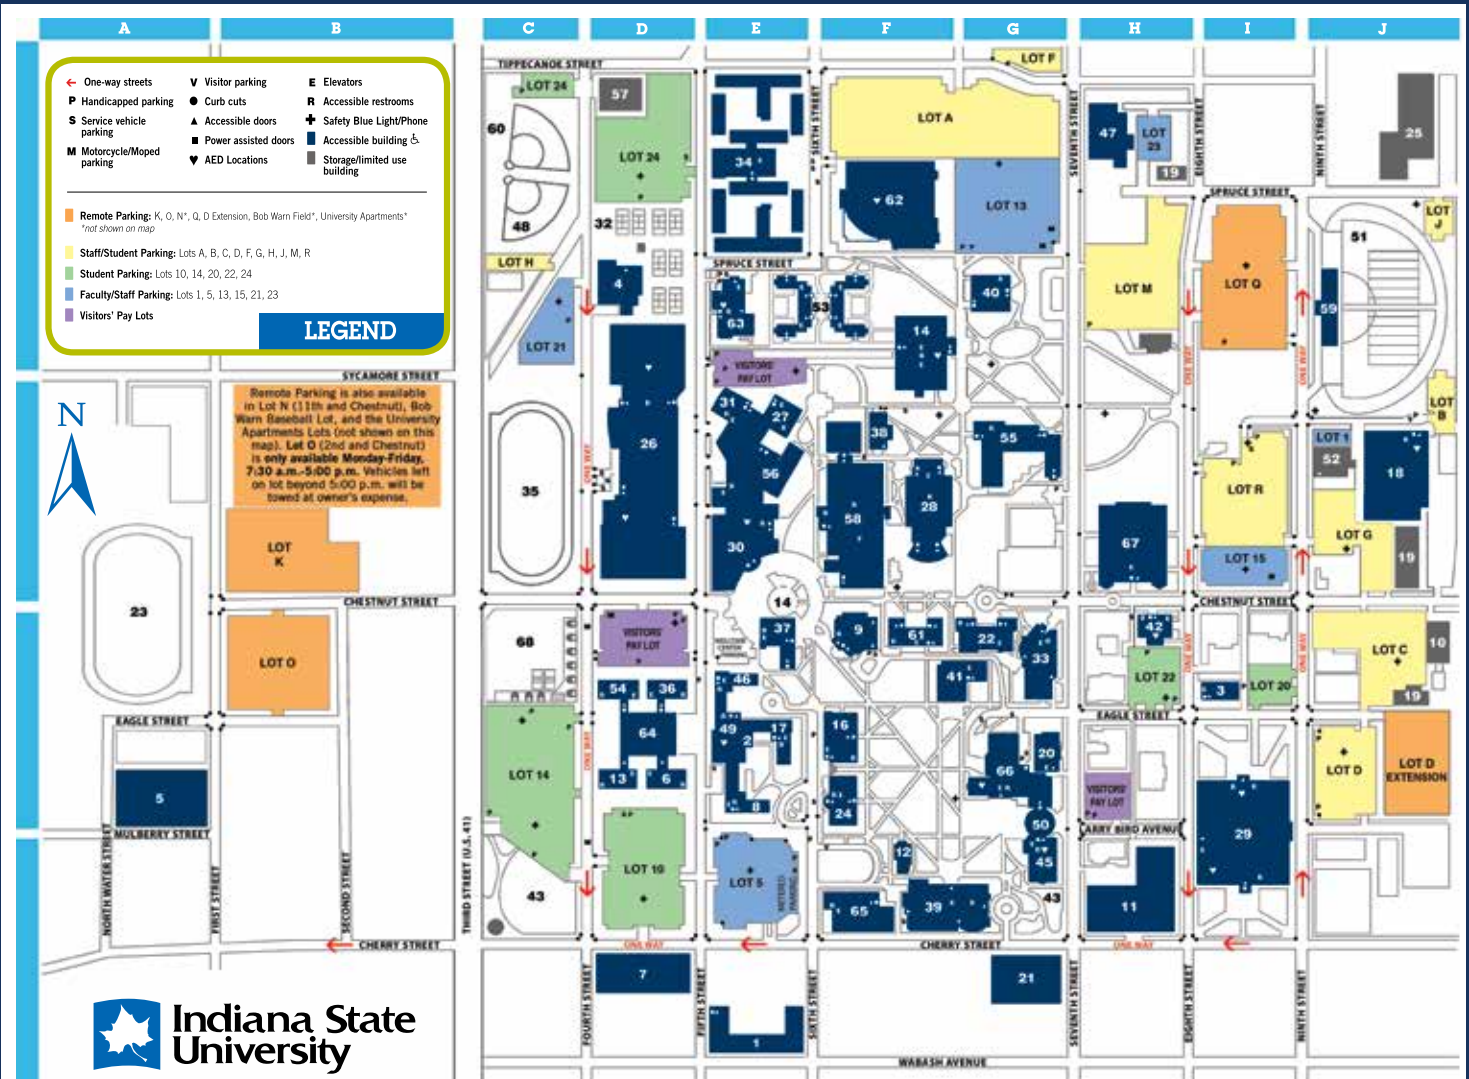

# INDIANA STATE UNIVERSITY CAMPUS MAP