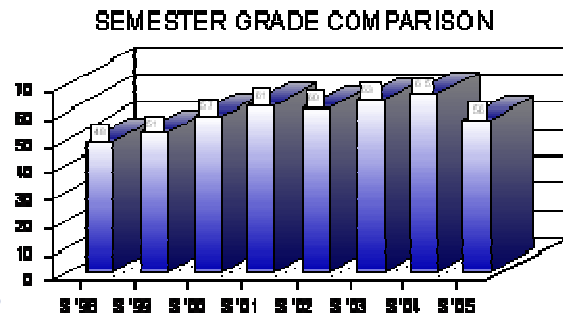

### 2004-2005 Academic Highlights

- \* Spring 2005, **56%** (165/295) of student-athletes are on the Athletic Director's Honor Roll (3.0+ semester GPA), *the eleventh consecutive semester maintaining 55% or higher on the honor roll.* (See chart.)
- \* Overall, student-athletes have a mean cumulative GPA of **3.04** after the spring semester.
- \* **58%** (170/295) of all student-athletes have a 3.0 or higher cumulative GPA.
- \* **49%** (54/111) of female student-athletes have a 3.5 or higher cumulative GPA after spring 2005;  
**77%** of all female student-athletes had a 3.0 or higher semester GPA.
- \* **Women's Tennis** (6/6) had **100%** of team members above the 3.0 semester mark in spring 2005, highest among all ISU athletic teams. On the men's side, **Cross Country** topped the charts with **63%** of student-athletes on the honor roll.
- \* **Women's Tennis** had the highest team cumulative GPA with a **3.67** after the spring 2005 semester; both **Women's Basketball** and **Volleyball** followed with a **3.59**.
- \* Showing improvement in team cumulative GPA from the fall was **Women's Soccer**, jumping from 3.20 to **3.34**. Men's Track also improved from a 2.89 team GPA in the fall to a **2.95** this spring.
- \* Improving in percentage of team members on the honor roll in spring 2005 was **Men's Basketball** with **60%**, up from 47% in fall 2004.
- \* The Missouri Valley and Gateway Conferences will recognize **146** ISU student-athletes for Conference Honor Roll (MVC = 3.20 or higher semester GPA; Gateway = 3.00 or higher).