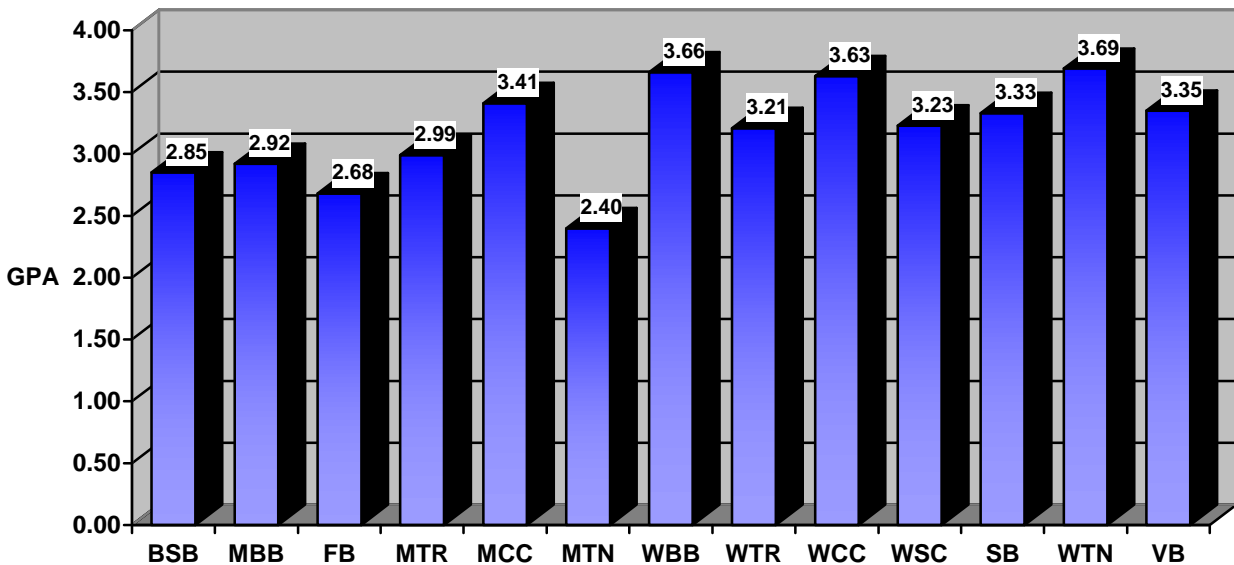

- **Trent Wurtz** was named to the MVC Scholar-Athlete First Team, while both **David Moss** and **Tyson Schnitker** received second team accolades, for Men's Basketball. This is the second consecutive year **Moss** and **Schnitker** have been honored.
- **Melanie Boeglin** has been named a First Team member of the 2006 ESPN The Magazine Academic All-America squad, sponsored by the College Sports Information Directors of America (CoSIDA). **Boeglin** is the second Sycamore women's basketball player to be named Academic All-American.
- For the second consecutive year, **Jackie Chomicki** has been named a First Team member of the Missouri Valley Conference's Scholar-Athlete squad. **Chomicki** was also selected as a member of *ESPN The Magazine's* Academic All-District First Team.
- Junior **Nevin Ashley** and senior **Jake Eigsti**, Baseball, earned First Team All-Missouri Valley Conference Scholar Athlete honors.
- For Women's Tennis, **Joanne Schickerling** and **Jennifer Migan** were named to the MVC Scholar-Athlete First Team, while **Marie Caujolle** received honorable mention status. **Schickerling** was also named ESPN The Magazine First Team Academic All-District.
- Indiana State placed 17 of the 98 student-athletes honored as members of the 2006 MVC Scholar-Athlete Team for **Men's and Women's Track**. The list included seven women and a league-leading ten men for the Sycamores.

COMPARISON OF TEAM GPA'S MEAN CUM GPA

WAY TO GO SYCAMORES!