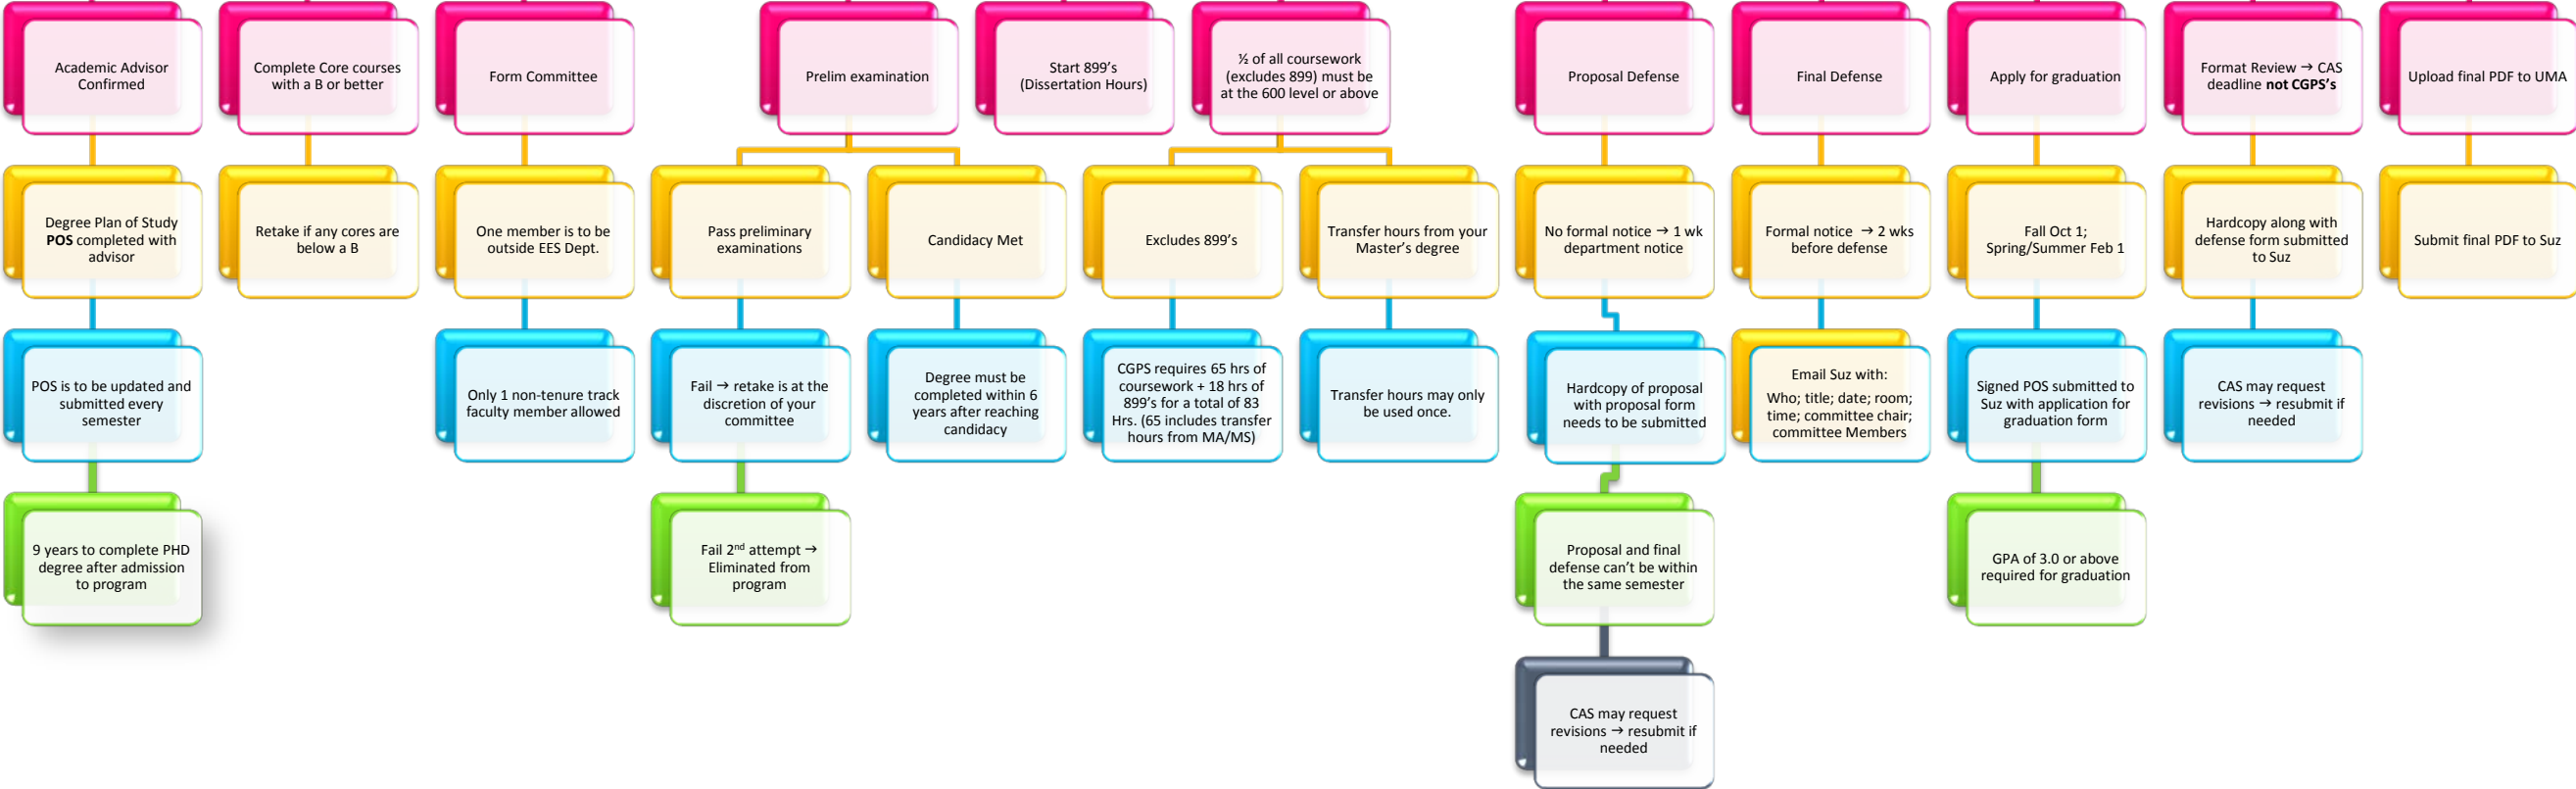

Spatial and Earth Science PhD Program Flow Chart

Admitted to Spatial and Earth Science PhD Program

First Semester

Last Semester

Must Maintain Continuous Enrollment