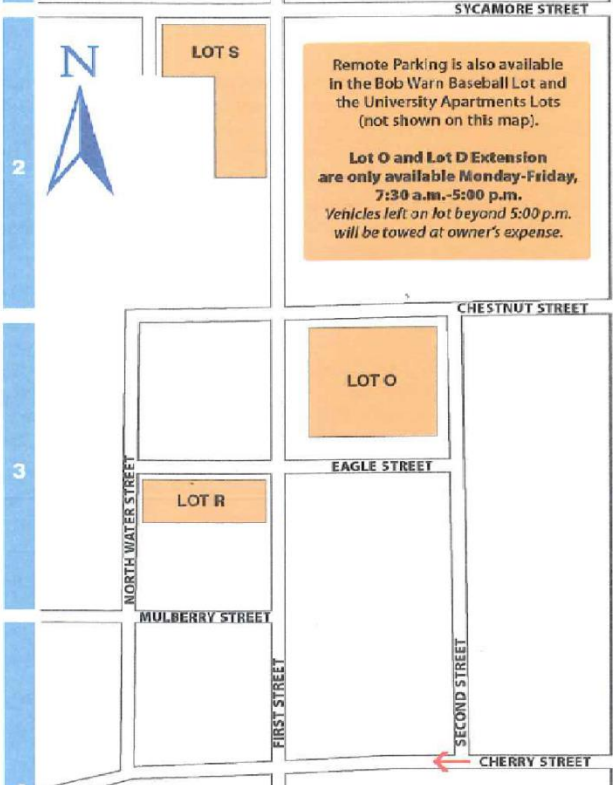

INDIANA STATE UNIVERSITY

Green Building is Science Building*

Red Parking Lot is the Drop Off/ Pick Up Location

*If you need to need to enter the science building enter through the southwest entrance nearest the fountain. Our offices are in that corner

Remote Parking is also available in the Bob Warn Baseball Lot and the University Apartments Lots (not shown on this map).

Lot O and Lot D Extension are only available Monday-Friday, 7:30 a.m.-5:00 p.m.
 Vehicles left on lot beyond 5:00 p.m. will be towed at owner's expense.