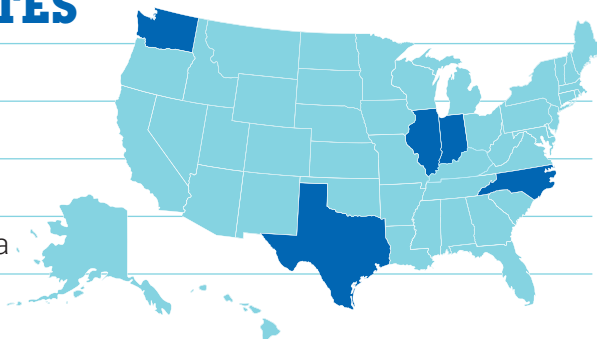

59%

STAY IN INDIANA

CLASS OF 2022

FIRST DESTINATION SURVEY REPORT

EMPLOYMENT STATUS

Full-Time Work	87.42%
Part-Time Work	5.21%
Continuing Education	3.25%
Volunteering	0.22%
Military	0.86%
Unemployed & Seeking	2.39%
Not Seeking	0.65%

SALARY

Mean Salary of Full-Time Employed	\$67,286.27
Median Salary of Full-Time Employed	\$64,750.00

TOP EMPLOYERS

1. Indiana State University
2. IU Health
3. United States Air Force
4. Indiana University
5. Ivy Tech Community College

TOP STATES

1. Indiana
2. Illinois
3. Washington
4. North Carolina
5. Texas

98%

PLACEMENT RATE

\$67,286

MEAN FULL-TIME SALARY

TOP EMPLOYER

Indiana State University