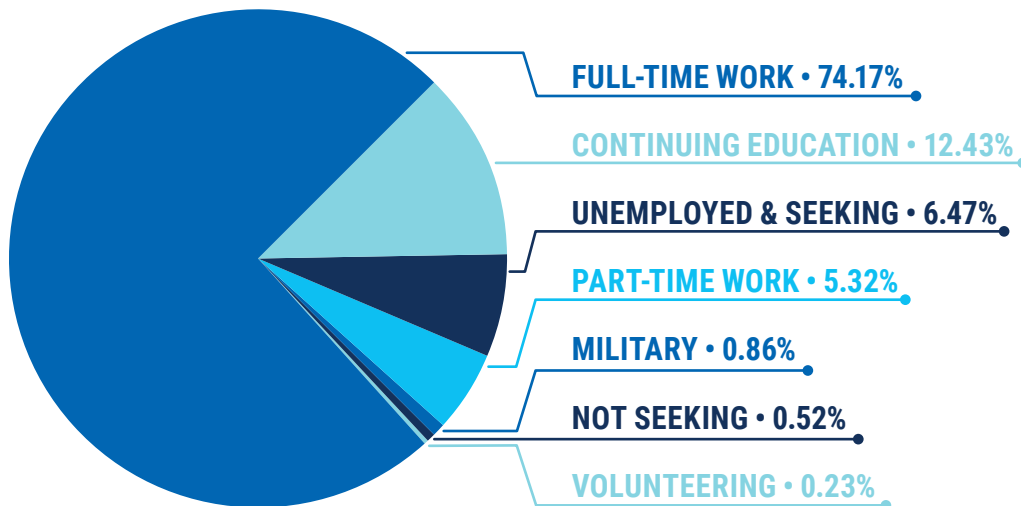

FIRST DESTINATION SURVEY

CLASS OF 2022

EXECUTIVE SUMMARY: The First Destination Report provides data on the post-graduation career outcomes and experiences of recent graduates. The report includes information about undergraduate and graduate students who graduated from Indiana State University in August 2021, December 2021, and May 2022.

The response rate for the class of 2022 is 71.6%.

✓ **94%** PLACEMENT RATE

$56,845.13
AVERAGE STARTING SALARY

TOP EMPLOYERS

Indiana University Health

INDIANA STATE
CAREER CENTER

indstate.edu/career-center | 812-237-5000

INDIANA STATE
UNIVERSITY