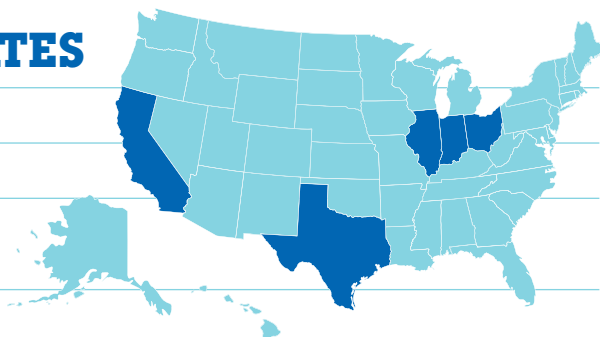

TOP STATES

1. Indiana
2. Illinois
3. Washington
4. Kentucky
5. Texas

95%

PLACEMENT RATE

\$63,367

MEAN FULL-TIME SALARY

TOP EMPLOYER

Union Health

SALARY

Mean Salary of Full-Time Employed	\$63,114.64
Median Salary of Full-Time Employed	\$60,742.40

TOP EMPLOYERS

1. North American Lighting
2. United States Air Force
3. Cummins Inc.
4. Indiana State University
5. Allison Transmission
6. Republic Airways
7. Thompson Thrift
8. United States Army

TOP STATES

1. Indiana
2. Illinois
3. California/
Texas
5. Ohio

95%

PLACEMENT RATE

\$63,115

MEAN FULL-TIME SALARY

TOP EMPLOYER

North American Lighting