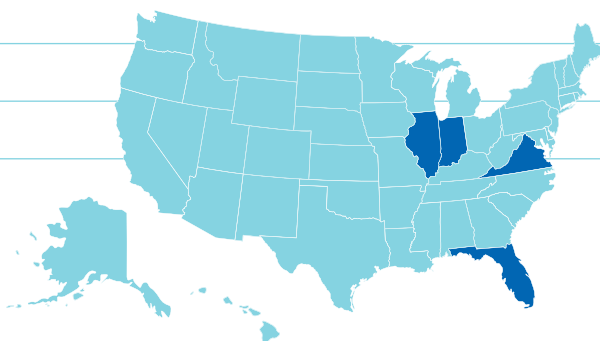

SALARY

Mean Salary of Full-Time Employed	\$54,627.49
Median Salary of Full-Time Employed	\$45,000.00

TOP EMPLOYERS

1. Vigo County School Corporation
2. Indiana State University
3. Ivy Tech Community College
4. Franklin Township Community School Corporation

TOP STATES

1. Indiana
2. Illinois
3. Florida
4. Virginia

96%

PLACEMENT RATE

\$54,627

MEAN FULL-TIME SALARY

TOP EMPLOYER

Vigo County School Corporation