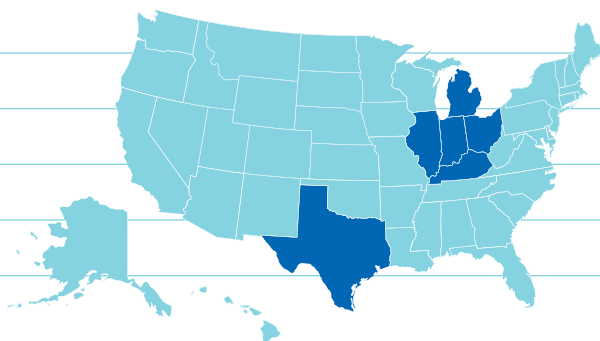

SALARY

Mean Salary of Full-Time Employed	\$43,887.45
Median Salary of Full-Time Employed	\$40,000.00

TOP EMPLOYERS

1. Indiana State University
2. Walmart
3. Amazon
4. United States Army
5. Gibault Children's Services
6. Ivy Tech Community College

TOP STATES

1. Indiana
2. Illinois
3. Ohio
4. Texas
5. Michigan
6. Kentucky

88%

PLACEMENT RATE

\$43,887

MEAN FULL-TIME SALARY

TOP EMPLOYER

Indiana State University