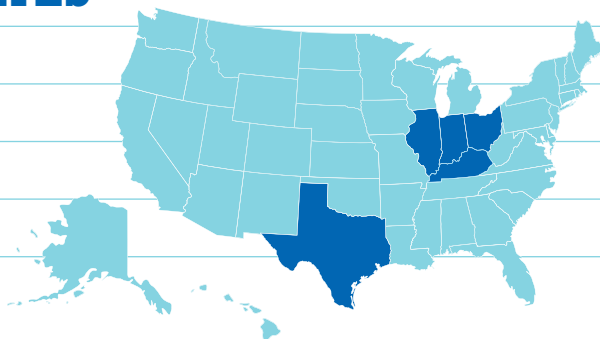

SALARY

Mean Salary of Full-Time Employed	\$67,527.09
Median Salary of Full-Time Employed	\$56,250.00

TOP EMPLOYERS

1. Indiana State University
2. IU Health
3. Ivy Tech Community College
4. Amazon
5. State of Indiana
6. Vigo County School Corporation

TOP STATES

1. Indiana
2. Illinois
3. Texas
4. Ohio
5. Kentucky

97%

PLACEMENT RATE

\$67,527

MEAN FULL-TIME SALARY

TOP EMPLOYER

Indiana State University