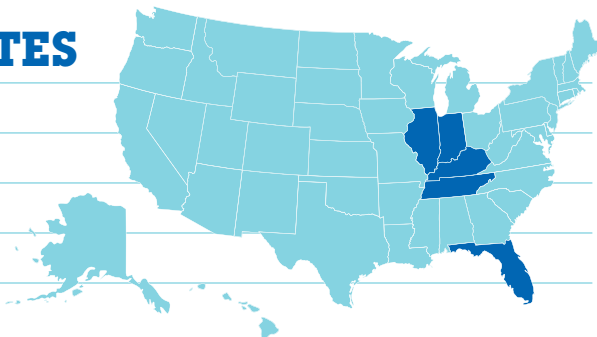

TOP STATES

1. Indiana
2. Illinois
3. Florida
4. Kentucky
5. Tennessee

96%

PLACEMENT RATE

\$55,277

MEAN FULL-TIME SALARY

TOP EMPLOYER

Enterprise Holdings