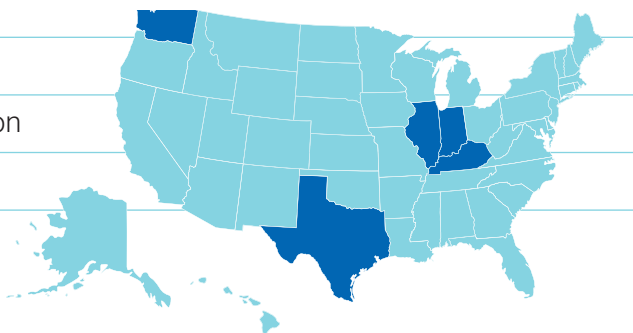

69%

STAY IN INDIANA

CLASS OF 2022

FIRST DESTINATION SURVEY REPORT

EMPLOYMENT STATUS

Full-Time Work	74.05%
Part-Time Work	6.60%
Continuing Education	12.77%
Volunteering	0.19%
Military	0.40%
Unemployed & Seeking	5.39%
Not Seeking	0.60%

SALARY

Mean Salary of Full-Time Employed	\$63,367.80
Median Salary of Full-Time Employed	\$57,928.00

TOP EMPLOYERS

1. Union Health
2. IU Health
3. Indiana Department of Child Services
4. Indiana State University
5. Riley Hospital for Children

TOP STATES

1. Indiana
2. Illinois
3. Washington
4. Kentucky
5. Texas

95%

PLACEMENT RATE

\$63,367

MEAN FULL-TIME SALARY

TOP EMPLOYER

Union Health