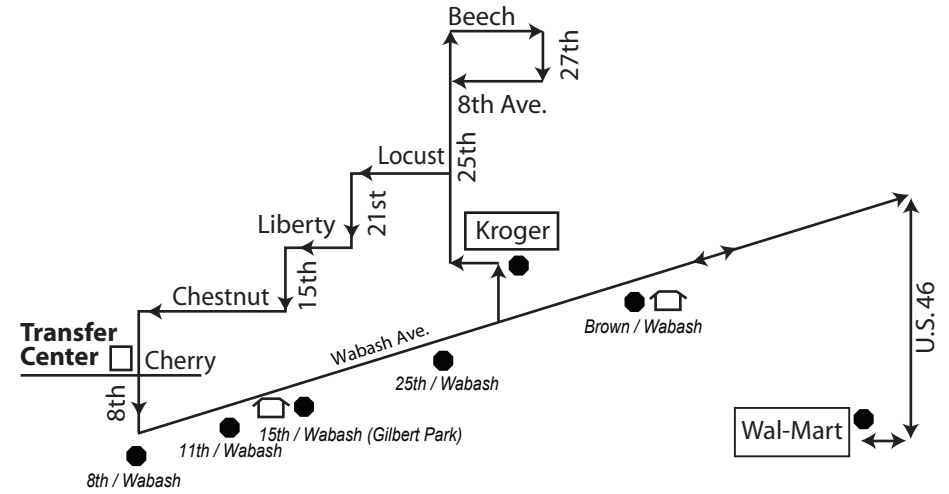

E. Wabash / E. Locust

Ride this bus if you are going to...

**East Wal-Mart
Walgreens
Kroger's East**

TURN BY TURN ROUTE

Leave Transfer Center at 15 minutes past the hour.
 Travel south on 8th Street to Wabash.
 Travel east on Wabash Ave. to Hwy. 46.
 Turn right on Hwy. 46 to Wal-Mart.
 Leave Wal-Mart & turn left on Hwy. 46 to Wabash.
 Turn left on Wabash to Kroger's.
 Leave Kroger's & turn right on 25th to Beech.
 Turn right on Beech to 27th.
 Turn right on 27th to 8th Ave.
 Turn right on 8th Ave. to 25th.
 Turn left on 25th to Locust.
 Turn right on Locust to 21st.
 Turn left on 21st to Liberty.
 Turn right on Liberty to 15th.
 Turn left on 15th to Chestnut.
 Turn right on Chestnut to 8th St.
 Turn left on 8th St. to return to the Transfer Center.

On Request

Rose-Hulman
 Village Quarter Apartments
 Spectrum
 Harrison College

Woodridge Motel
 Woodridge Circle Drive
 C.A.R.S.

* ALL MAPS ARE REPRESENTATIONS OF ROUTES AND ARE NOT OF ACTUAL SCALE.

Transfer Center	25th & Wabash	East Wal-Mart	Kroger East	21st & Locust	Transfer Center
6:15	6:20	6:28	6:45	6:53	7:00
7:15	7:20	7:28	7:45	7:53	8:00
8:15	8:20	8:28	8:45	8:53	9:00
9:15	9:20	9:28	9:45	9:53	10:00
10:15	10:20	10:28	10:45	10:53	11:00
11:15	11:20	11:28	11:45	11:53	12:00
12:15	12:20	12:28	12:45	12:53	1:00
1:15	1:20	1:28	1:45	1:53	2:00
2:15	2:20	2:28	2:45	2:53	3:00
3:15	3:20	3:28	3:45	3:53	4:00
4:15	4:20	4:28	4:45	4:53	5:00
5:15	5:20	5:28	5:45	5:53	6:00