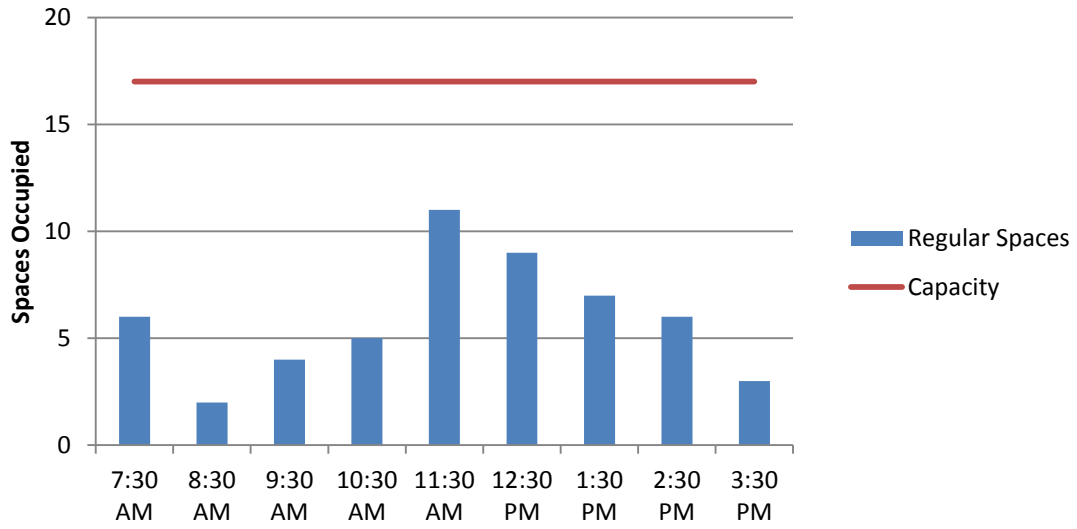

STAFF/STUDENT LOT J