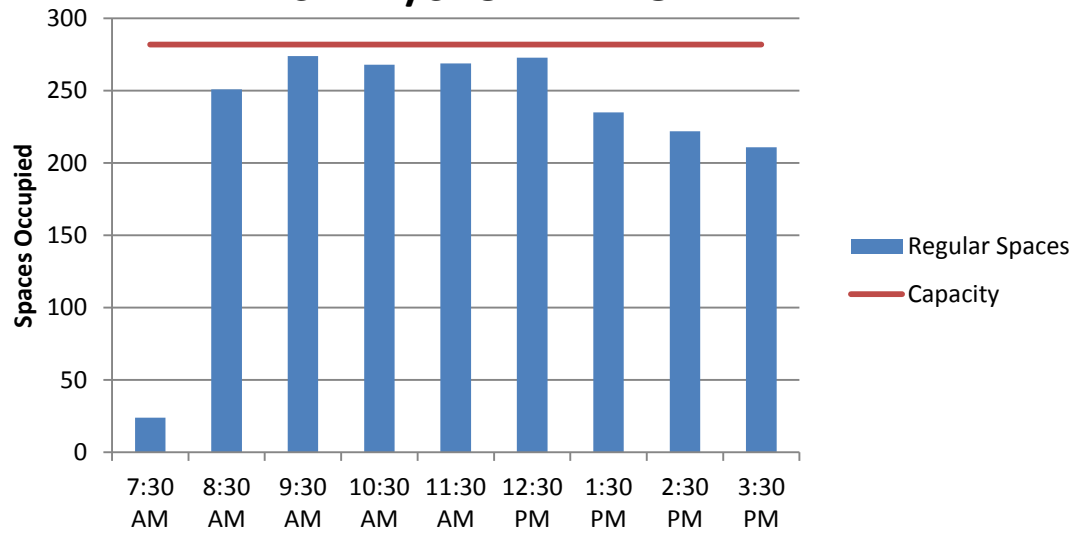

STAFF/STUDENT LOT M