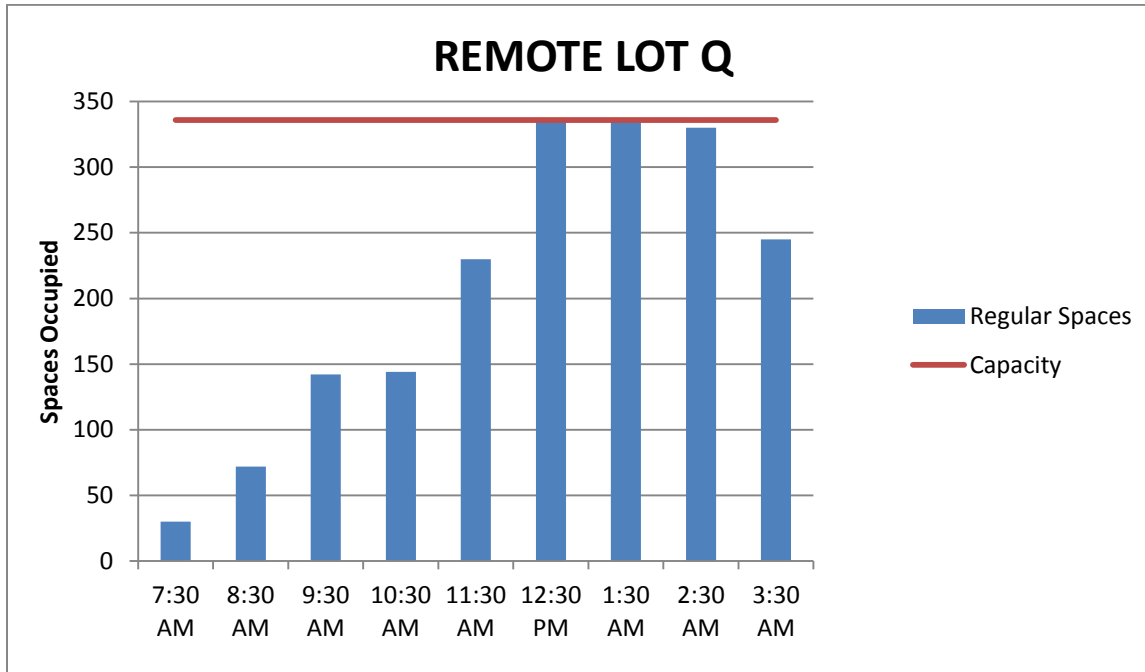

Garage

Remote Lots

REMOTE LOT O

REMOTE LOT K

Staff/Student Lots

STAFF/STUDENT LOT C

STAFF/STUDENT LOT D

STAFF/STUDENT LOT F