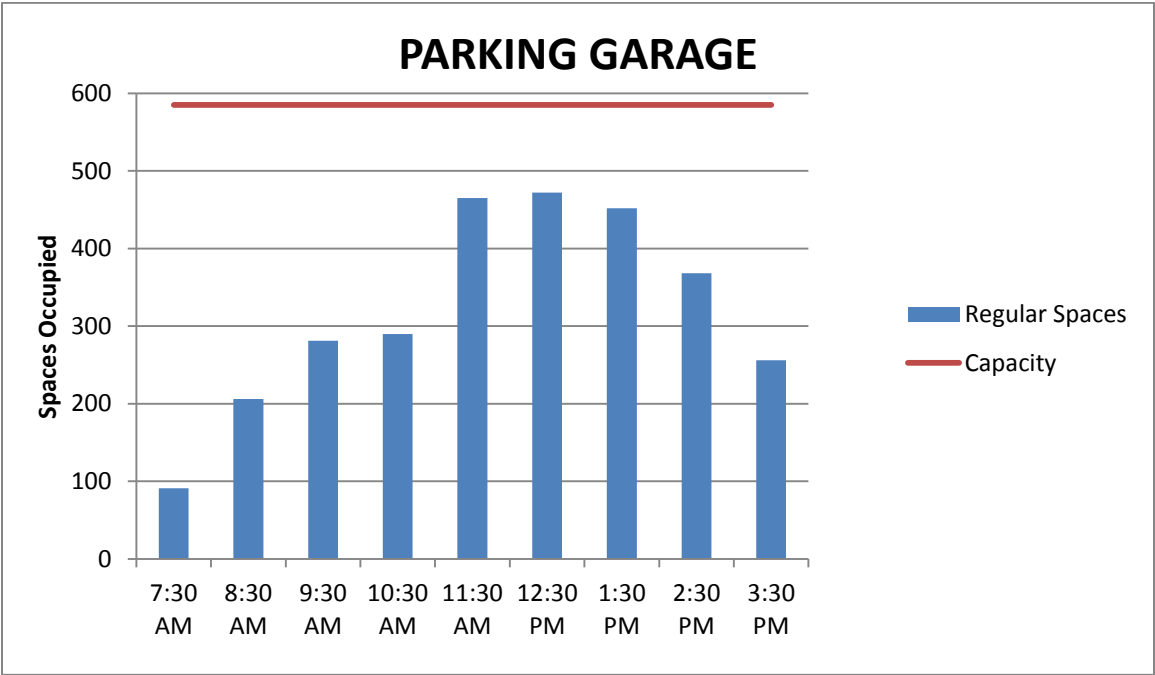

Garage

Remote Lots

REMOTE LOT O

REMOTE LOT K

Staff/Student Lots

STAFF/STUDENT LOT C

STAFF/STUDENT LOT D

STAFF/STUDENT LOT F