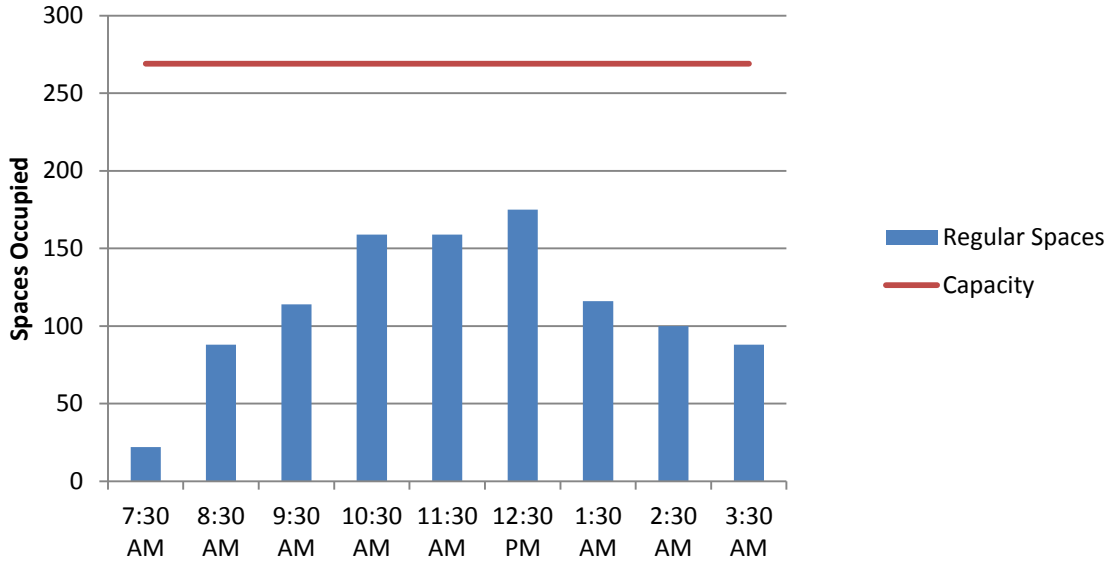

Garage

Remote Lots

REMOTE LOT O

REMOTE LOT K

Staff/Student Lots

STAFF/STUDENT LOT C

STAFF/STUDENT LOT D

STAFF/STUDENT LOT F