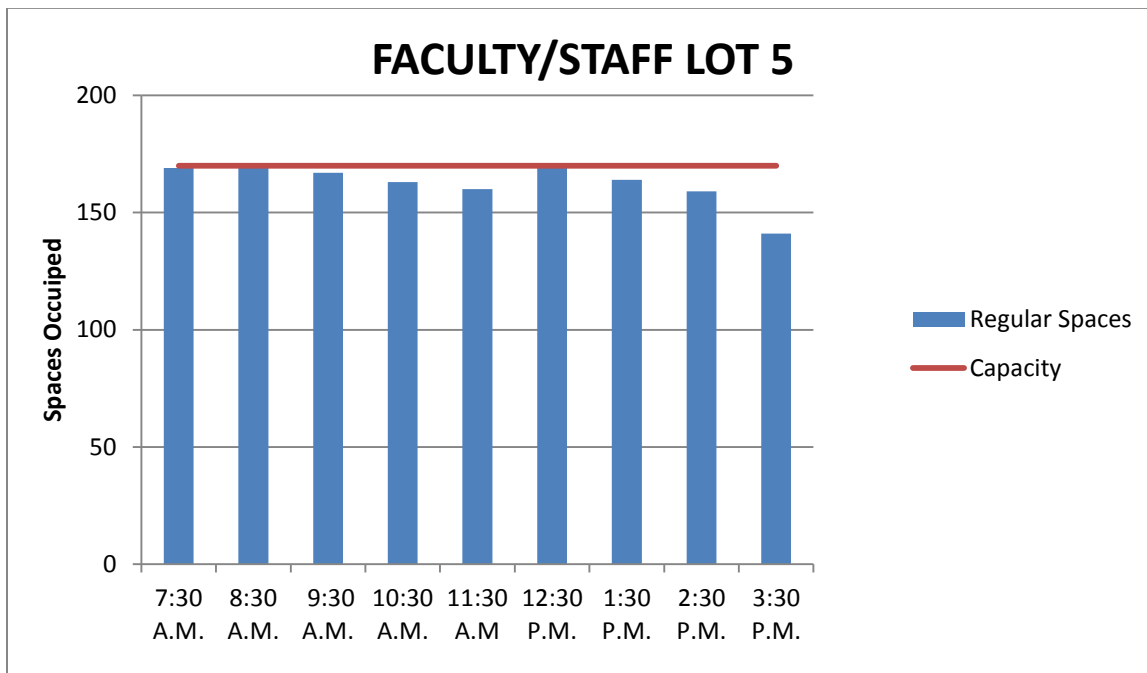

STAFF/STUDENT LOT G

STAFF/STUDENT LOT J

STAFF/STUDENT LOT M

STAFF/STUDENT LOT R

Faculty Lots

FACULTY/STAFF LOT 13

FACULTY/STAFF LOT 15

FACULTY/STAFF LOT 21

FACULTY/STAFF LOT 23

FACULTY/STAFF NORTH LOT

Student Lots

STUDENT LOT 20

STUDENT LOT 22

STUDENT LOT 24