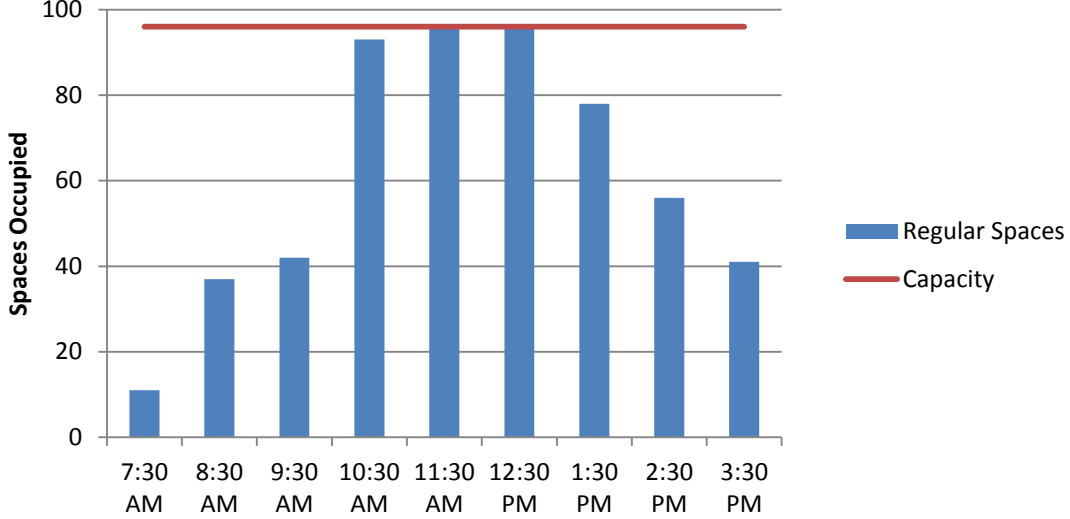

Garage

Remote Lots

REMOTE LOT O

REMOTE LOT K

Staff/Student Lots

STAFF/STUDENT LOT C

STAFF/STUDENT LOT D

STAFF/STUDENT LOT F

STAFF/STUDENT LOT G

STAFF/STUDENT LOT J

STAFF/STUDENT LOT M

STAFF/STUDENT LOT R

Faculty Lots

FACULTY/STAFF LOT 13

FACULTY/STAFF LOT 15

FACULTY/STAFF LOT 21