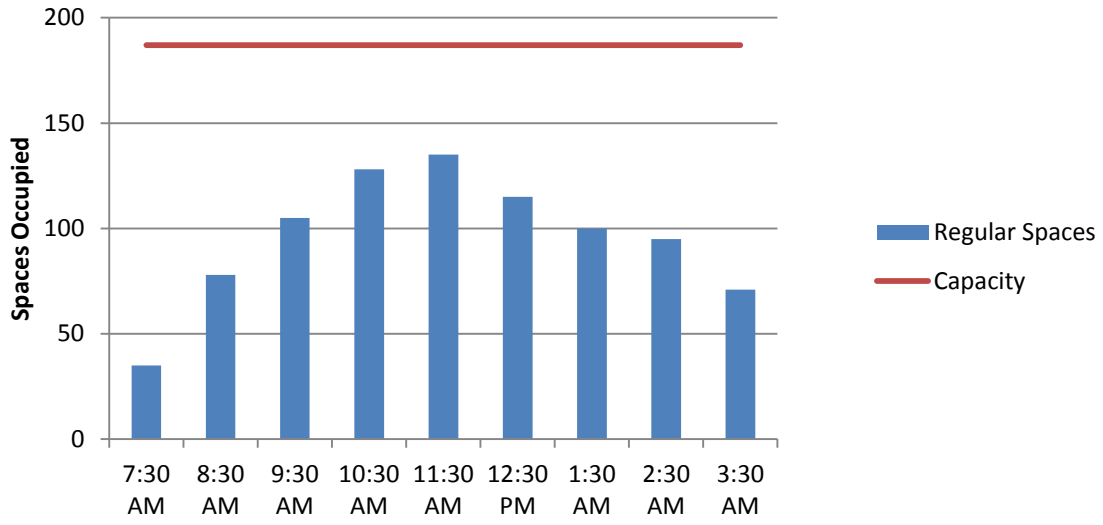

Garage

Remote Lots

REMOTE LOT O

REMOTE LOT K

Staff/Student Lots

STAFF/STUDENT LOT C

STAFF/STUDENT LOT D

STAFF/STUDENT LOT F