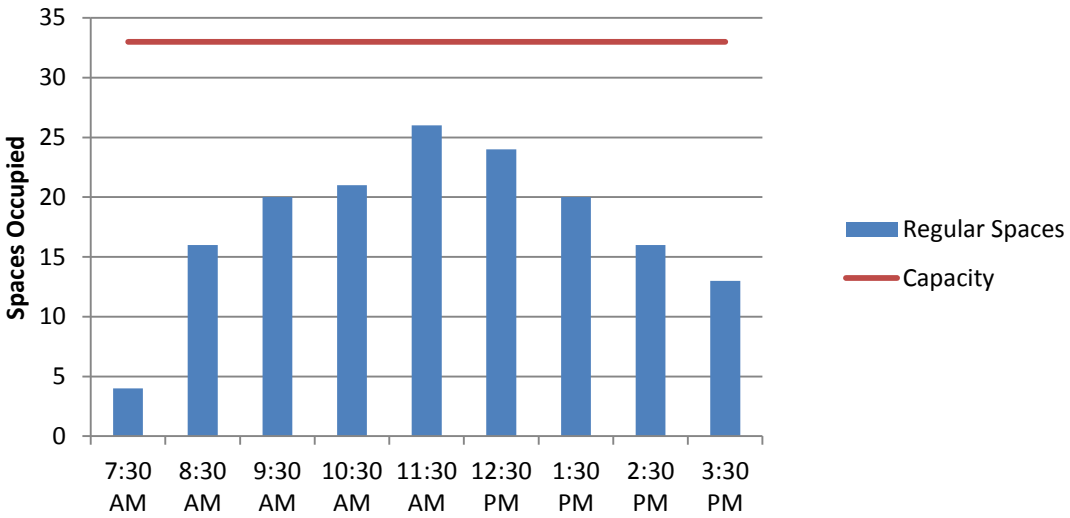

Garage

Remote Lots

REMOTE LOT O

REMOTE LOT K

Staff/Student Lots

STAFF/STUDENT LOT C

STAFF/STUDENT LOT D

STAFF/STUDENT LOT F