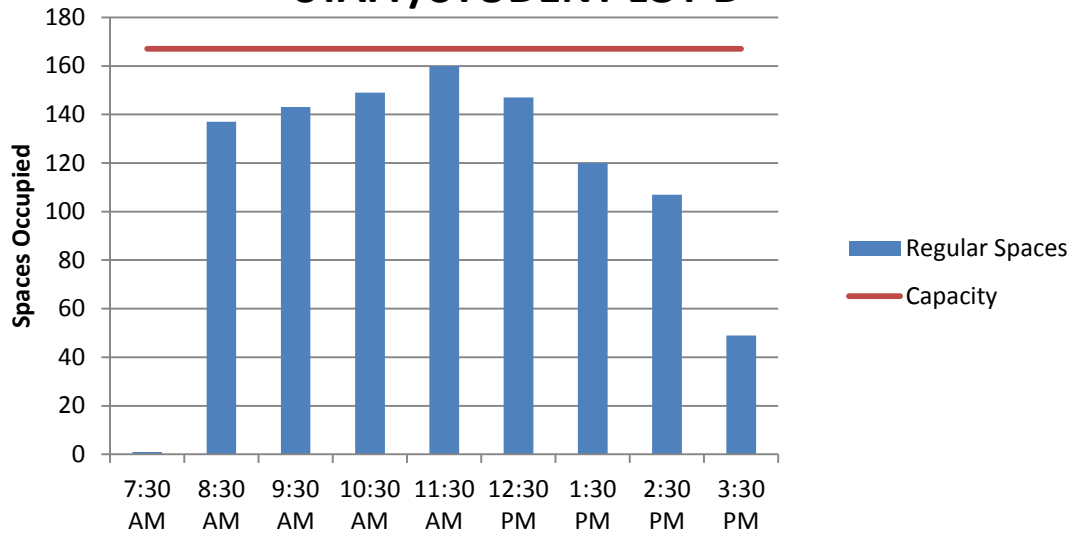

Garage

Remote Lots

REMOTE LOT O

REMOTE LOT K

Staff/Student Lots

STAFF/STUDENT LOT C

STAFF/STUDENT LOT D

STAFF/STUDENT LOT F