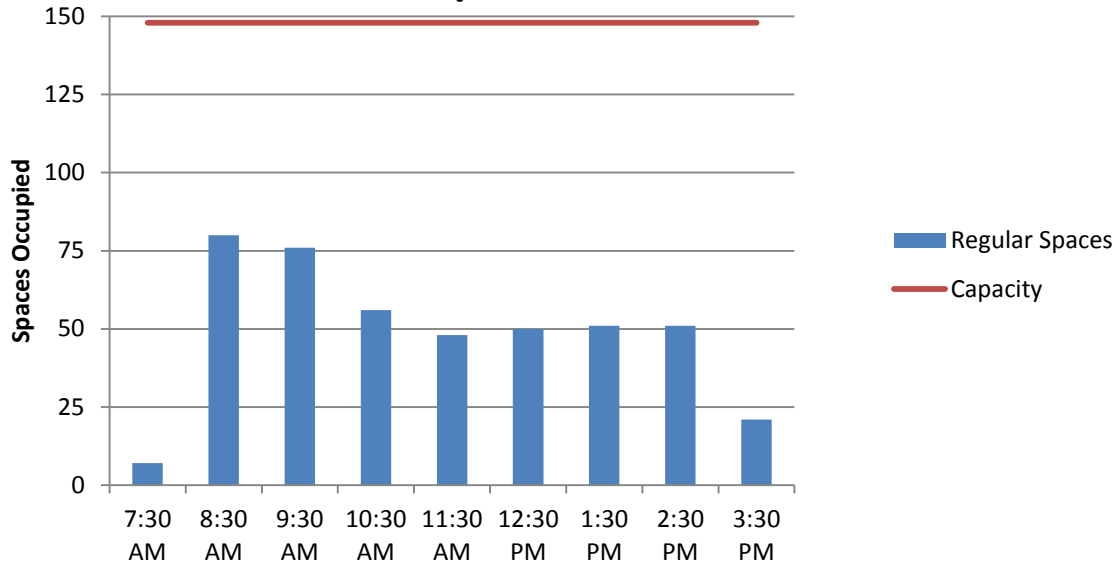

Garage

Remote Lots

REMOTE LOT O

REMOTE LOT K

Staff/Student Lots

STAFF/STUDENT LOT C

STAFF/STUDENT LOT D

STAFF/STUDENT LOT F