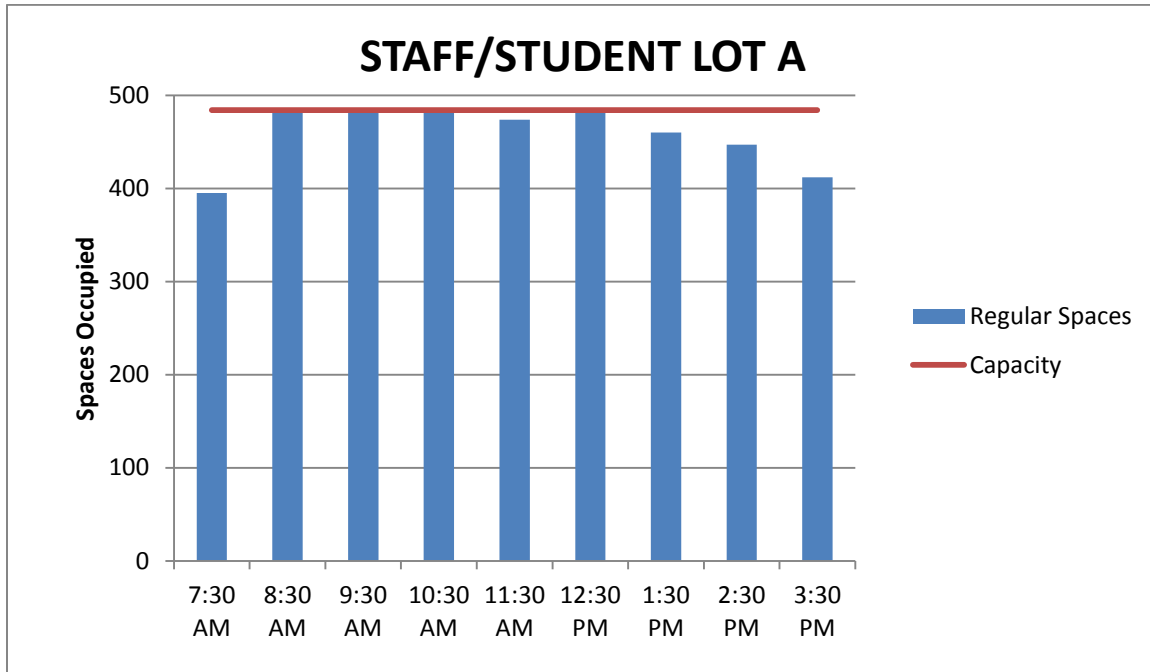

Garage

Remote Lots

REMOTE LOT O

REMOTE LOT K

Staff/Student Lots

STAFF/STUDENT LOT C

STAFF/STUDENT LOT D

STAFF/STUDENT LOT F