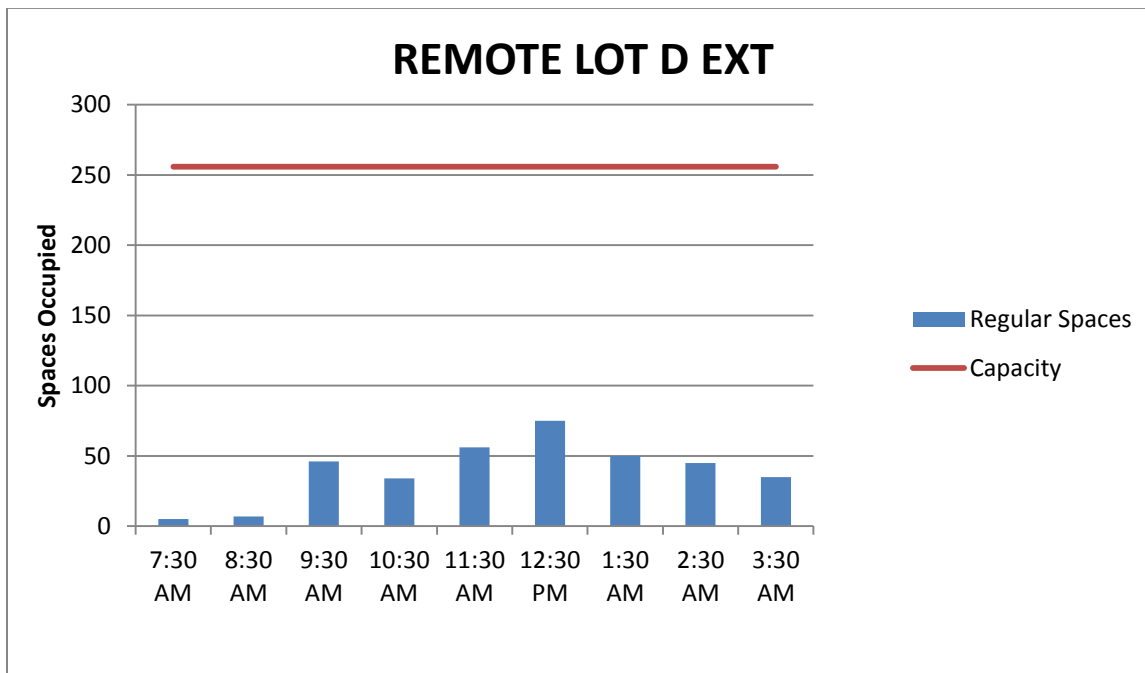

Garage

Remote Lots

REMOTE LOT O

REMOTE LOT K

Staff/Student Lots

STAFF/STUDENT LOT C

STAFF/STUDENT LOT D

STAFF/STUDENT LOT F