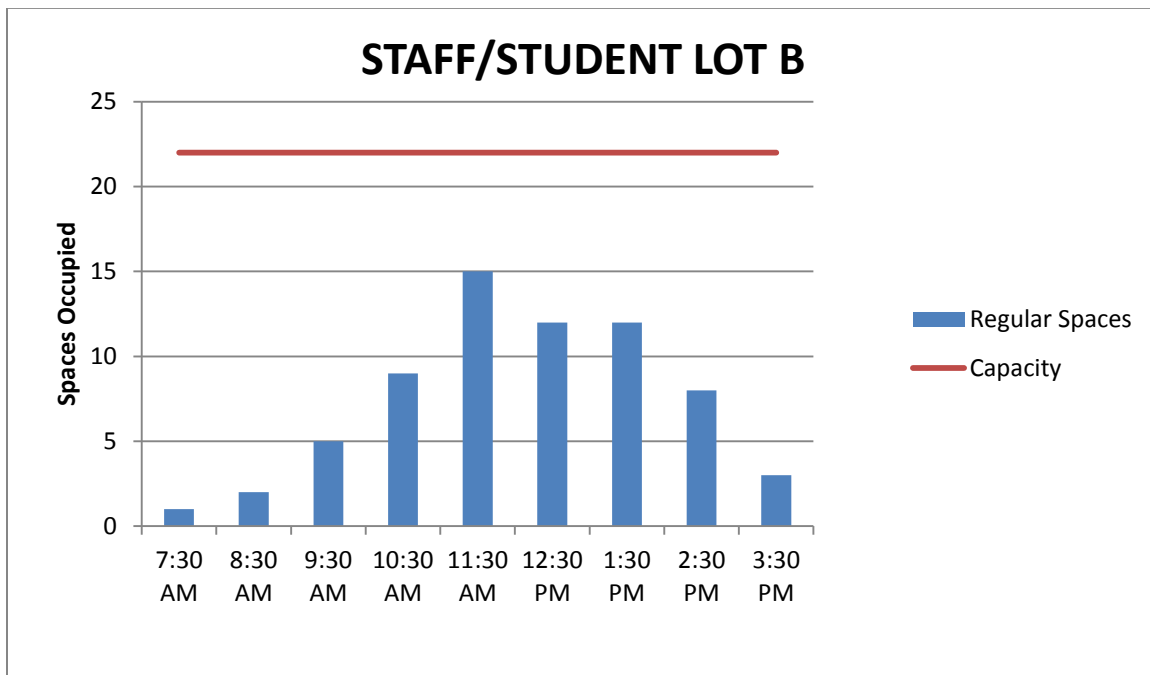

Garage

Remote Lots

REMOTE LOT O

REMOTE LOT K

Staff/Student Lots

STAFF/STUDENT LOT C

STAFF/STUDENT LOT D

STAFF/STUDENT LOT F

FACULTY/STAFF LOT 23

FACULTY/STAFF NORTH LOT

Student Lots

STUDENT LOT 20

STUDENT LOT 22

STUDENT LOT 24