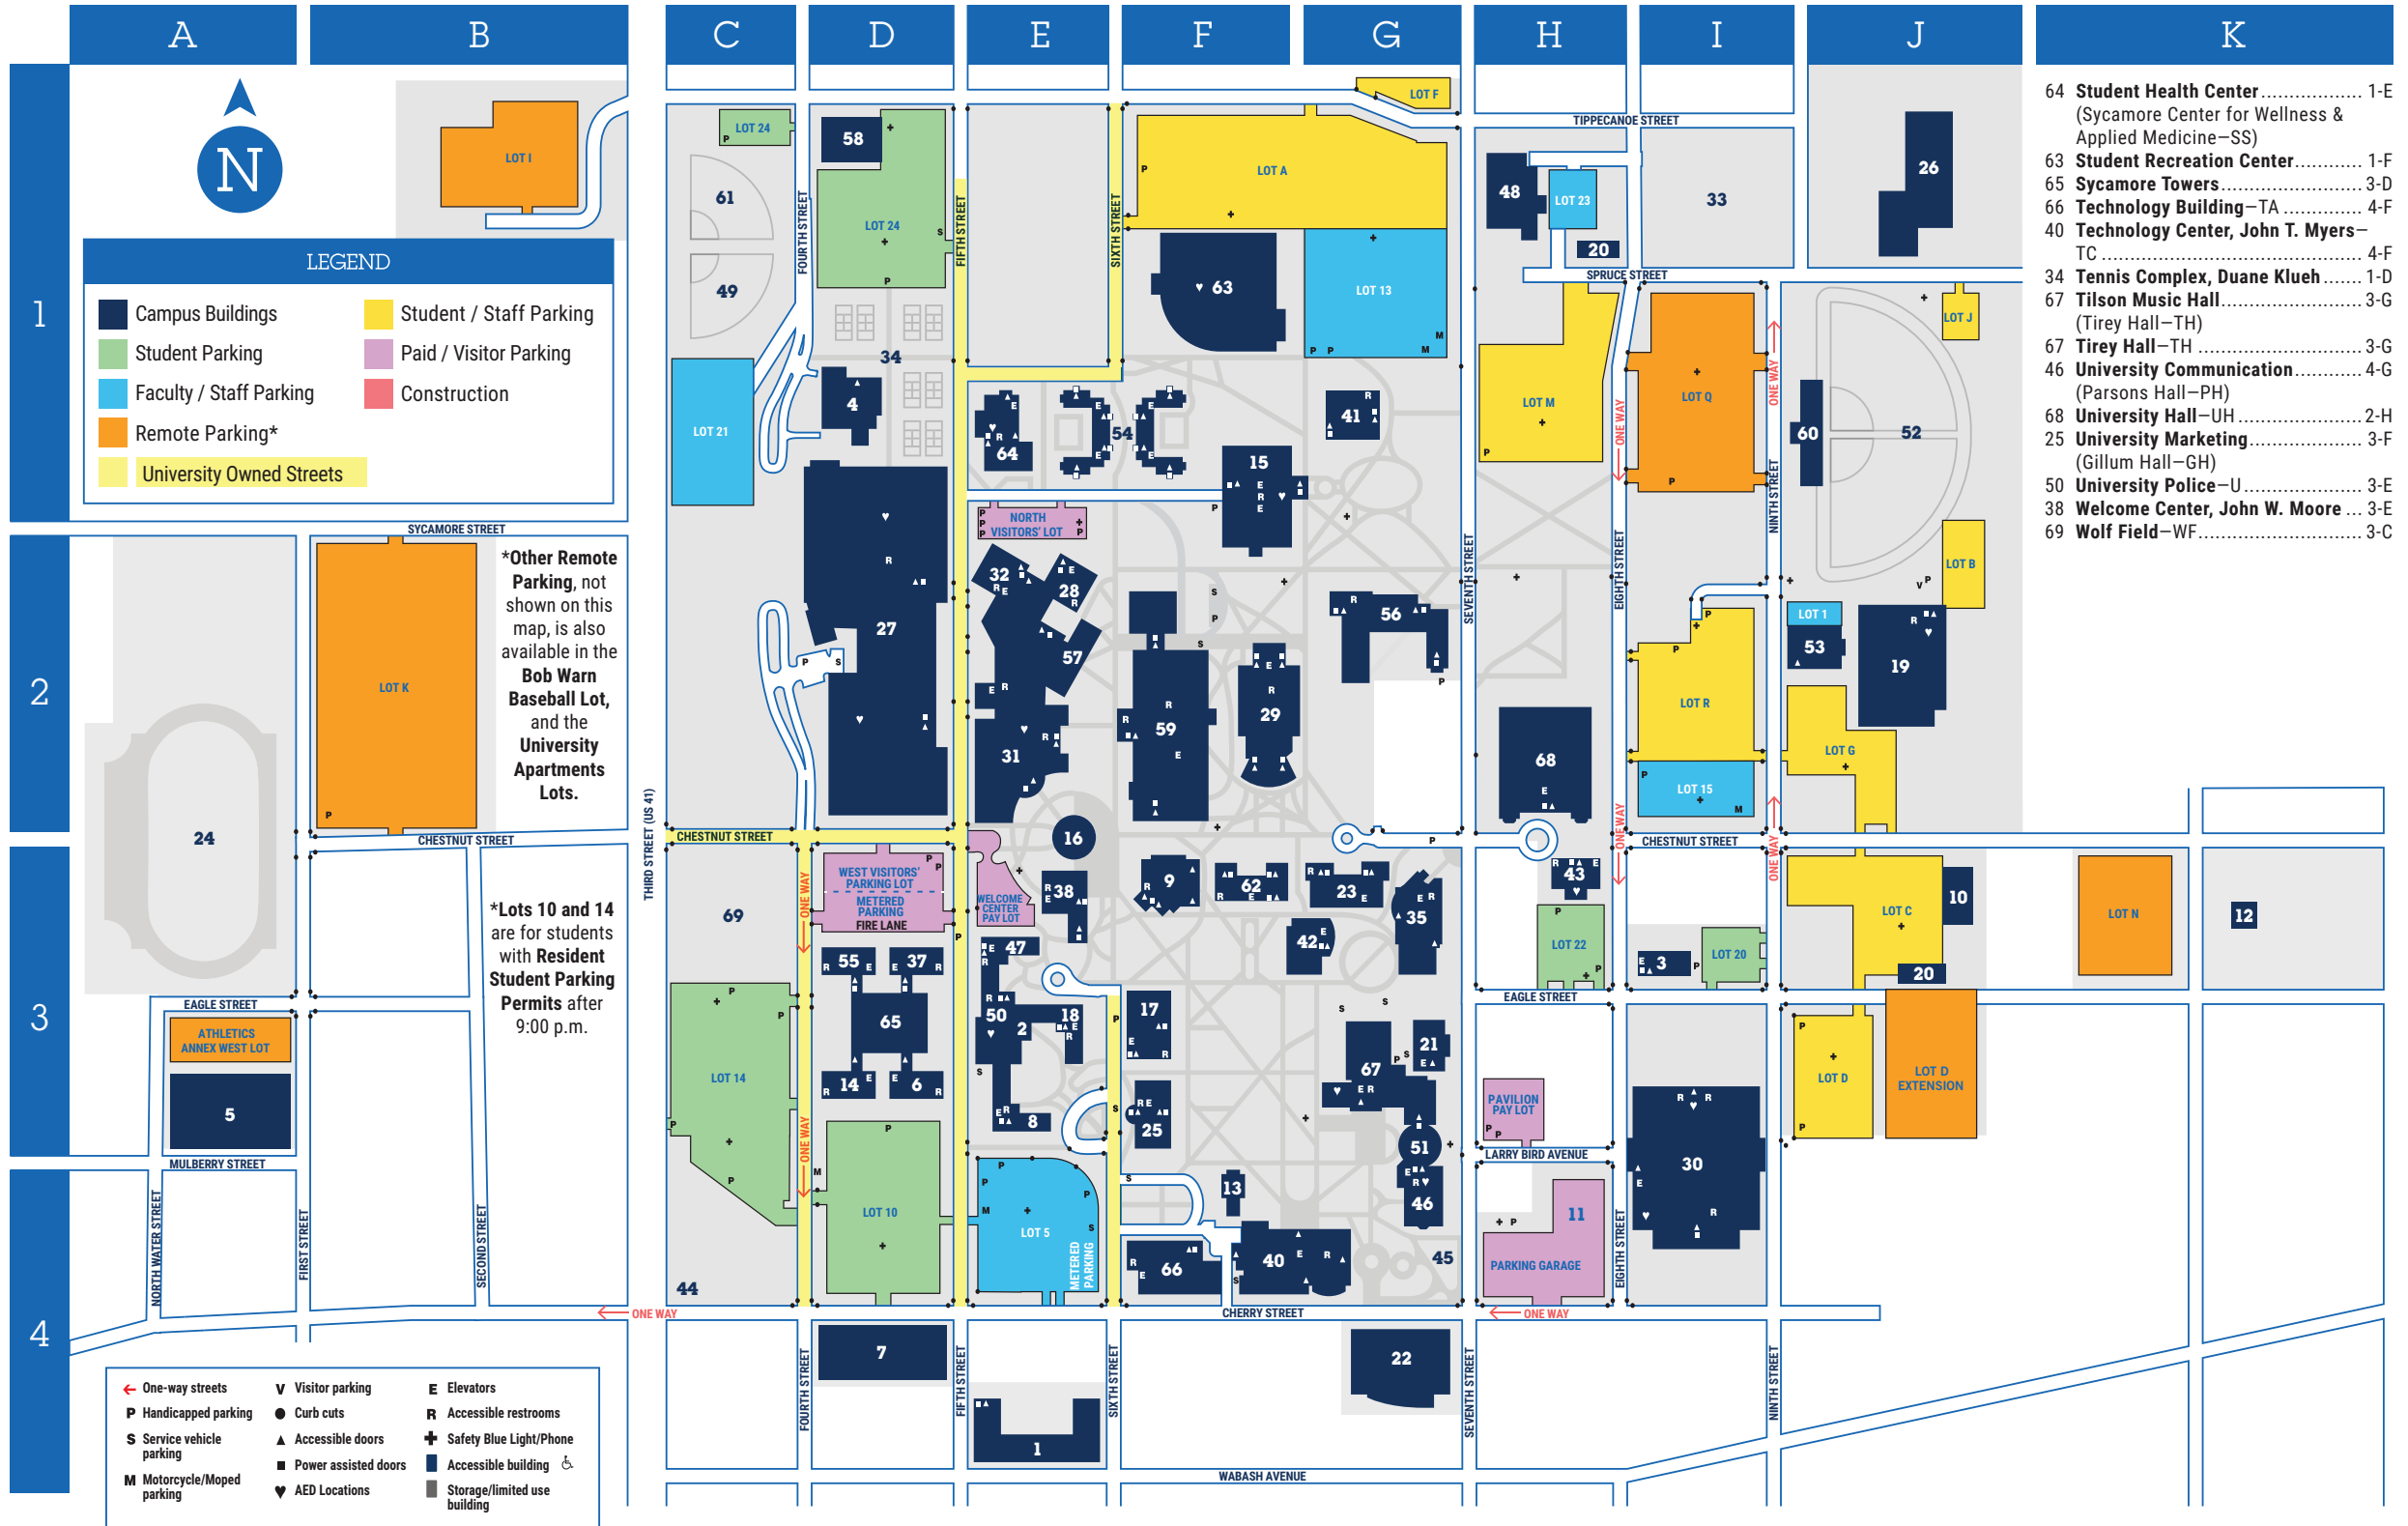

INDIANA STATE UNIVERSITY MAIN CAMPUS

INDIANASTATE.EDU/MAP

BUILDING LIST

1	500 Wabash	4-E
27	Academic Enrichment Center	2-D
38	Admissions (Welcome Center, John W. Moore)	3-E
3	African American Cultural Center—AF	3-I
27	Arena (Health and Human Services Building—A)	2-D
4	Art Annex—AA	1-D
62	Arts & Sciences, College of (Stalker Hall—SH)	3-F
5	Athletics Annex West	3-A
6	Blumberg Hall—BL	3-D
7	Bookstore (Barnes & Noble Booksellers)	4-D
8	Burford Hall—BU	3-E
22	Business, Scott College of (Federal Hall—FD)	4-G
9	Career Center	3-F
42	Center for Student Success (Normal Hall—NH)	3-G
10	Central Chilled Water Plant	3-J
43	Chestnut Building—CN	3-H
31	Commons (Hulman Memorial Student Union—HU)	2-E
12	Community Garden	3-K
13	Condit House—CH	4-F
14	Cromwell Hall—CR	3-D
15	Cunningham Memorial Library—LC	1-F
31	Dede Activity Center (Hulman Memorial Student Union—HU)	2-E
16	Dede Plaza	2-E
17	Dreiser Hall—DH	3-F
68	Education, Bayh College of (University Hall—UH)	2-H
66	Engineering & Technology, Bailey College of (Technology Building—TA)	4-F
18	Erickson Hall—EH	3-E
19	Facilities Management & Purchasing—FM	2-J
20	Facilities Management (Storage Buildings)	1-H, 2-J, 3-J
21	Fairbanks Hall—FH	3-G
22	Federal Hall—FD	4-G
67	Financial Aid (Tirey Hall—TH)	3-G
23	Fine Arts Building—FA	3-G
7	Foundation, Indiana State University	4-D
24	Gibson Track & Field	2-A
25	Gillum Hall	3-F
32	Global Engagement (Jones Hall—JO)	2-E
38	Graduate Studies (John W. Moore Welcome Center)	3-E
26	Grounds Maintenance Building	1-J
27	Health & Human Services, College of (Health & Human Services Building—A)	2-D
27	Health & Human Services Building—A	2-D
28	Hines Hall—HI	2-E
29	Holmstedt Hall—HH	2-F
47	Honors College (Pickerl Hall—PI)	3-E
30	Hulman Center—HC	3-I
31	Hulman Memorial Student Union—HU	2-E
29	IU School of Medicine—Terre Haute (Holmstedt Hall—HH)	2-F
32	Jones Hall—JO	2-E
33	Kennedy Field	1-I
35	Landini Center for Performing & Fine Arts—PA	3-G
37	Mills Hall—MI	3-D
41	New Theater—NT	1-G
42	Normal Hall—NH	3-G
44	Oakley Plaza	4-C
45	Oakley Plaza	4-G
25	Office of Information Technology (Gillum Hall—GH)	3-F
11	Parking Garage, ISU	4-H
2	Parking Services	3-E
46	Parsons Hall—PH	4-G
47	Pickerl Hall—PI	3-E
48	Power Plant—PO	1-H
49	Price Field	1-C
50	Public Safety—PS (University Police—U)	3-E
51	Rankin Hall—RA	3-G
52	Recreation East	1-J
53	Recycle Center	2-J
54	Reeve Hall	1-F
18	Residential Life (Erickson Hall—EH)	3-E
55	Rhoads Hall—RH	3-D
56	Root Hall—RO	2-G
57	Sandison Hall—SA	2-E
58	Satellite Chilled Water Plant	1-D
59	Science Building—S	2-F
60	Simmons Student Activity Center	1-J
61	Softball Complex, St. John	1-C
62	Stalker Hall—SH	3-F
25	Student Counseling Center (Gillum Hall—GH)	3-F
64	Student Health Center (Sycamore Center for Wellness & Applied Medicine—SS)	1-E
63	Student Recreation Center	1-F
65	Sycamore Towers	3-D
66	Technology Building—TA	4-F
40	Technology Center, John T. Myers—TC	4-F
34	Tennis Complex, Duane Klueh	1-D
67	Tilson Music Hall (Tirey Hall—TH)	3-G
67	Tirey Hall—TH	3-G
46	University Communication (Parsons Hall—PH)	4-G
68	University Hall—UH	2-H
25	University Marketing (Gillum Hall—GH)	3-F
50	University Police—U	3-E
38	Welcome Center, John W. Moore	3-E
69	Wolf Field—WF	3-C